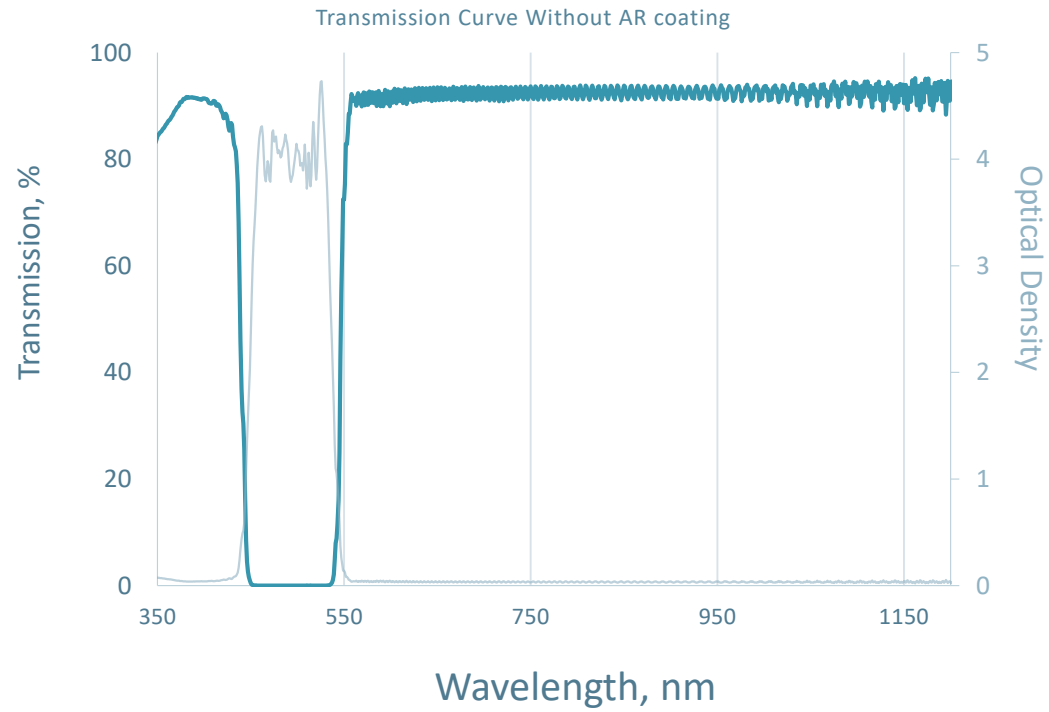

Part #: 003-012-1

Longpass Filter  
Cut On=550nm  
Blocking Range=68.09nm  
OD4 Blocking

This graph shows a representative performance curve. Actual parts may vary slightly.