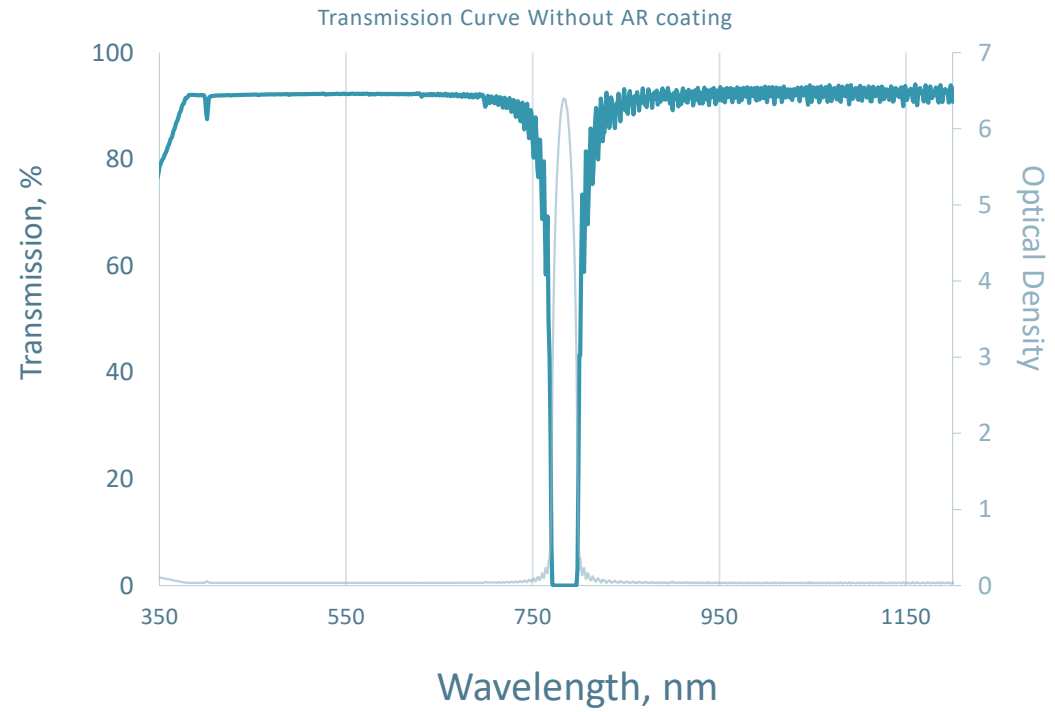

Part #: 001-030-1

Notch Filter  
CWL=785nm  
FWHM=62.8nm  
OD6 Blocking

This graph shows a representative performance curve. Actual parts may vary slightly.