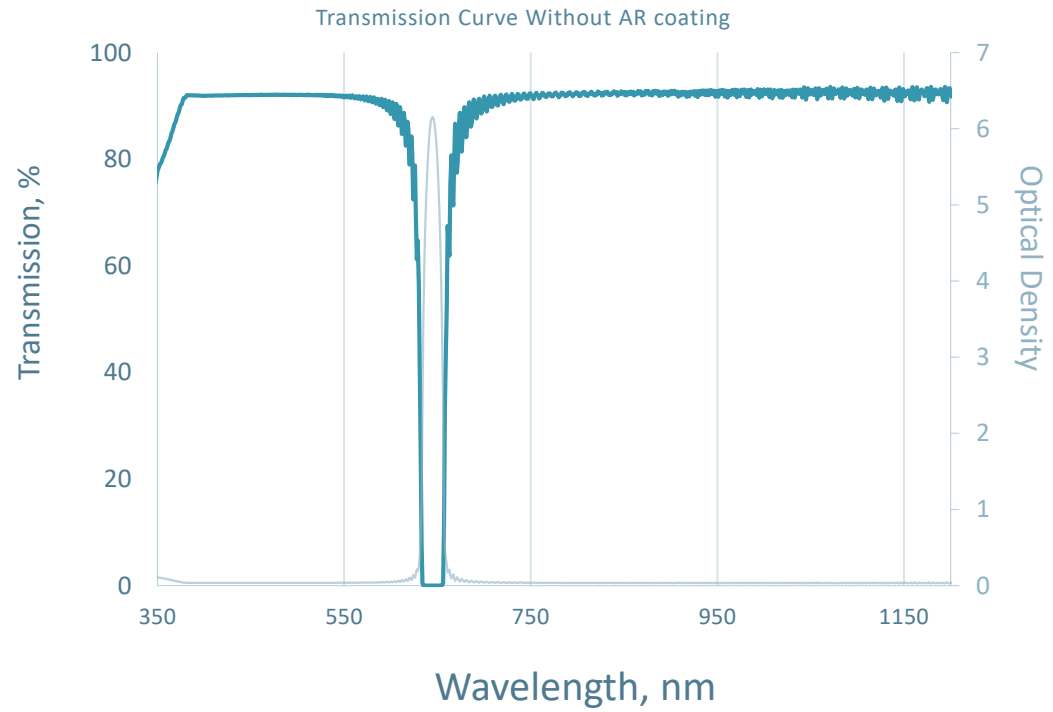

Part #: 001-027-1

Notch Filter
CWL=647nm
FWHM=51.76nm
OD6 Blocking

This graph shows a representative performance curve. Actual parts may vary slightly.