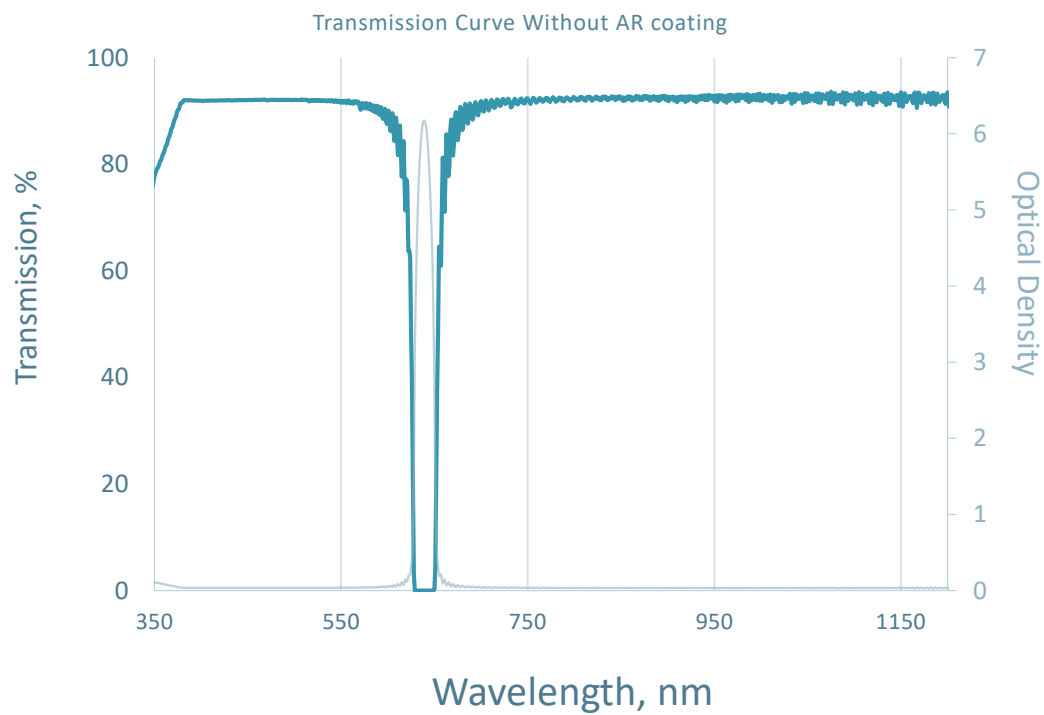

Part #: 001-026-1

Notch Filter
CWL=642nm
FWHM=51.36nm
OD6 Blocking

This graph shows a representative performance curve. Actual parts may vary slightly.

everiopticalfilters.com