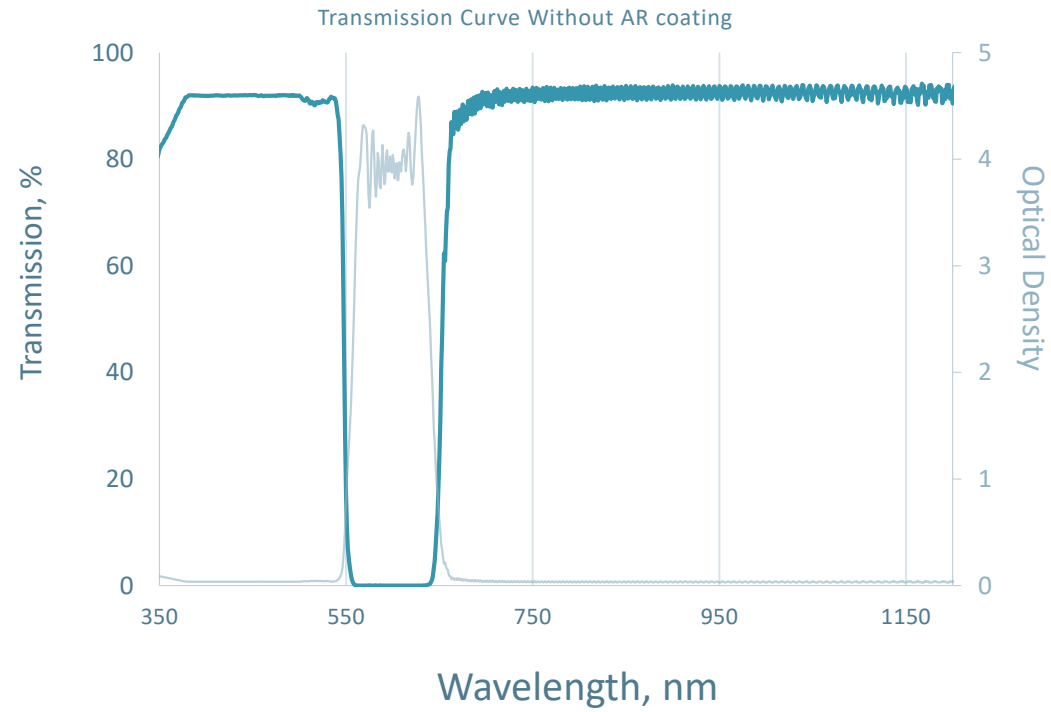

Part #: 002-009-1

Shortpass Filter
Cut Off=550nm
Blocking Range=63.91nm
OD4 Blocking

This graph shows a representative performance curve. Actual parts may vary slightly.