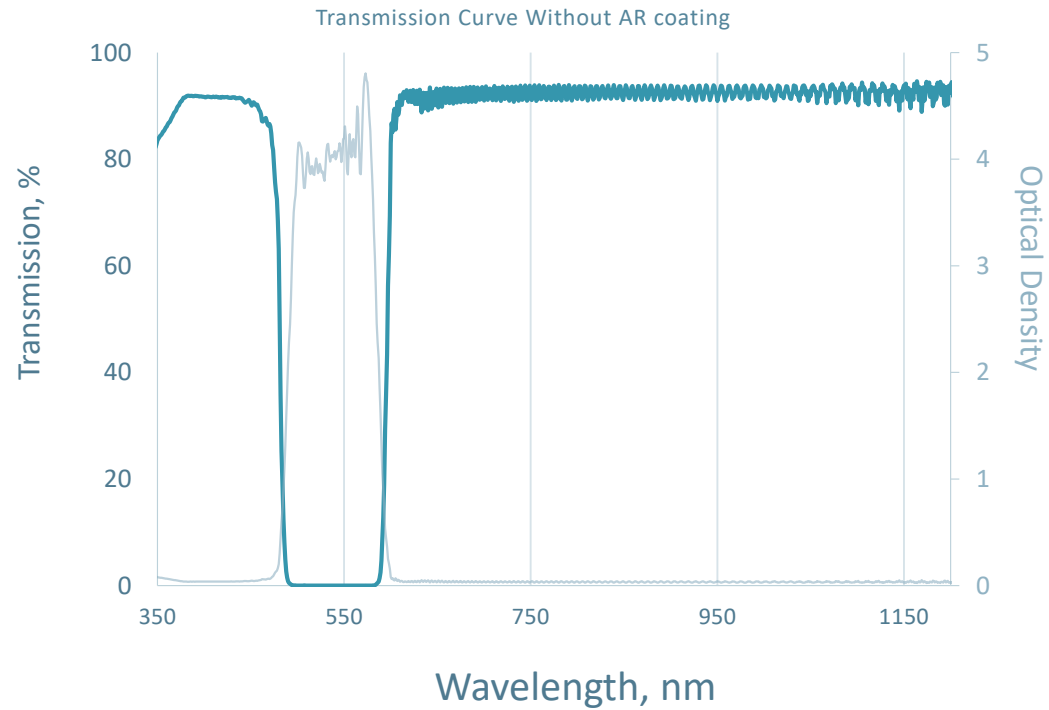

Part #: 003-013-1

Longpass Filter  
Cut On=600nm  
Blocking Range=74.28nm  
OD4 Blocking

This graph shows a representative performance curve. Actual parts may vary slightly.