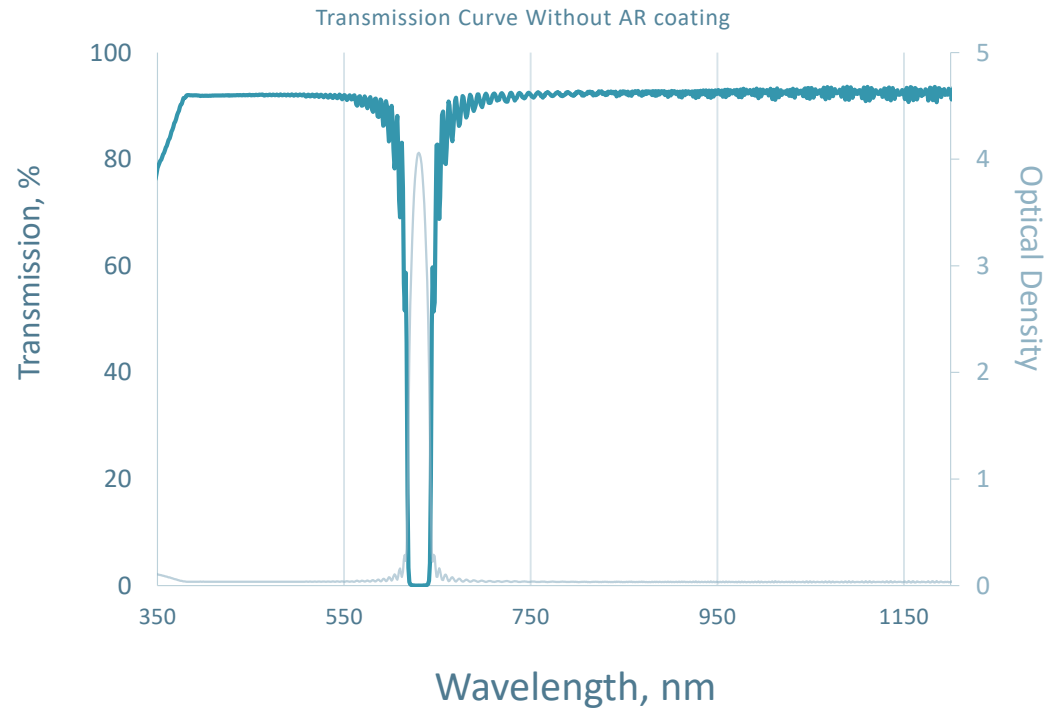

Part #: 001-008-1

Notch Filter
CWL=633nm
FWHM=50.64nm
OD4 Blocking

This graph shows a representative performance curve. Actual parts may vary slightly.