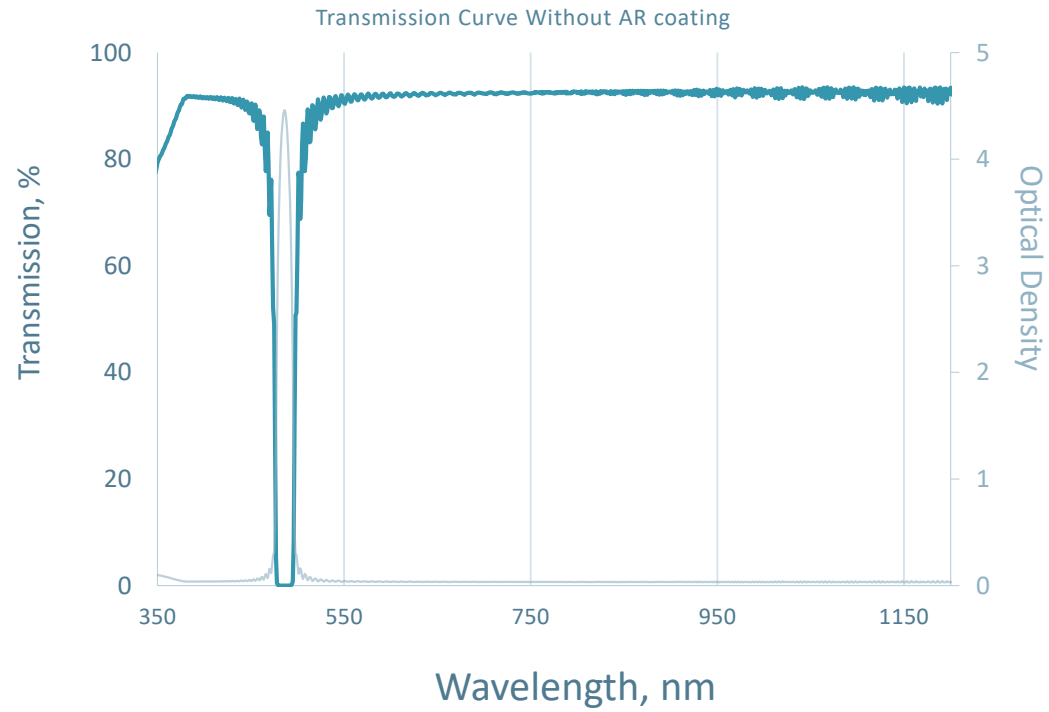

Part #: 001-004-1

Notch Filter  
CWL=488nm  
FWHM=58.56nm  
OD4 Blocking

This graph shows a representative performance curve. Actual parts may vary slightly.