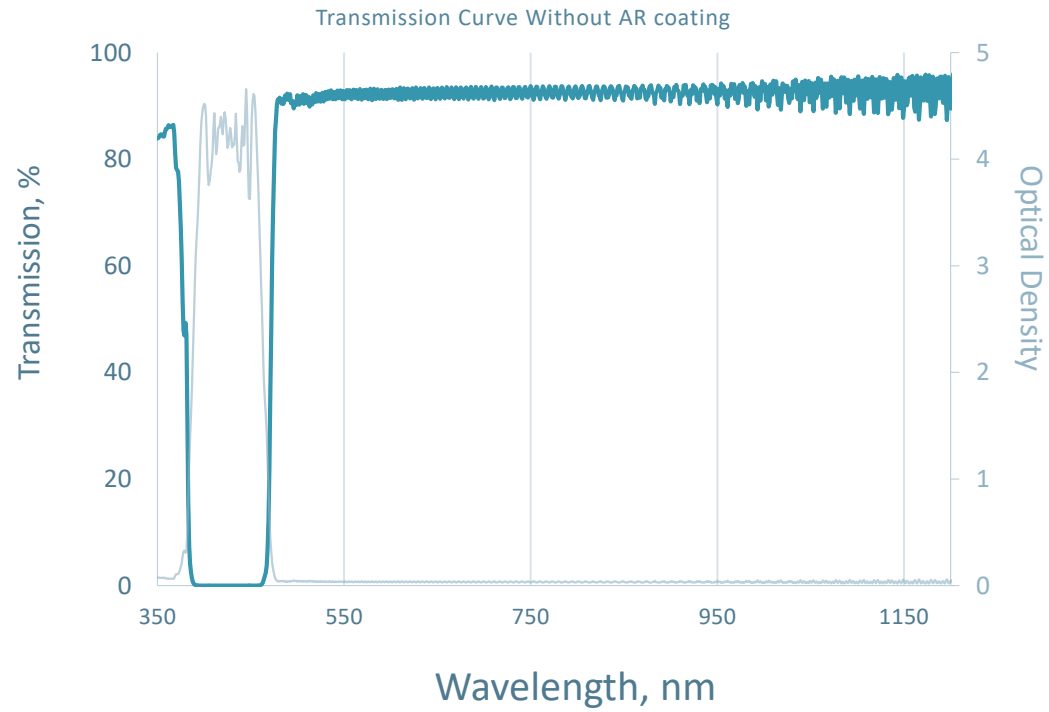

Part #: 003-009-1

Longpass Filter  
Cut On=475nm  
Blocking Range=58.8nm  
OD4 Blocking

This graph shows a representative performance curve. Actual parts may vary slightly.