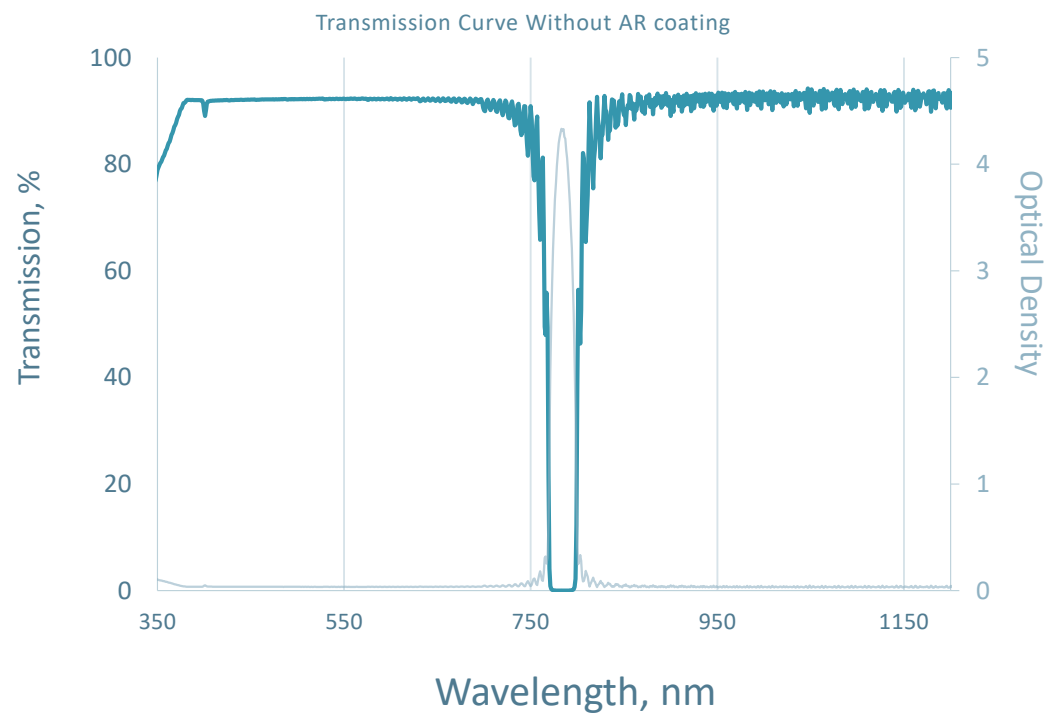

Part #: 001-012-1

Notch Filter  
CWL=785nm  
FWHM=62.8nm  
OD4 Blocking

This graph shows a representative performance curve. Actual parts may vary slightly.