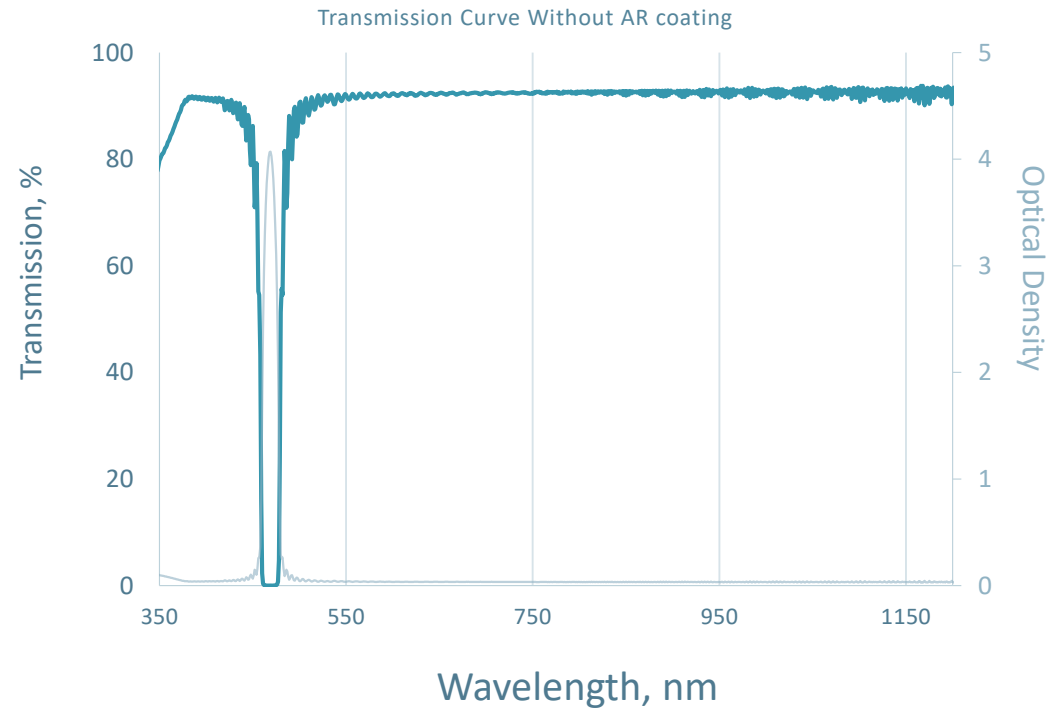

Part #: 001-003-1

Notch Filter
CWL=473nm
FWHM=56.76nm
OD4 Blocking

This graph shows a representative performance curve. Actual parts may vary slightly.