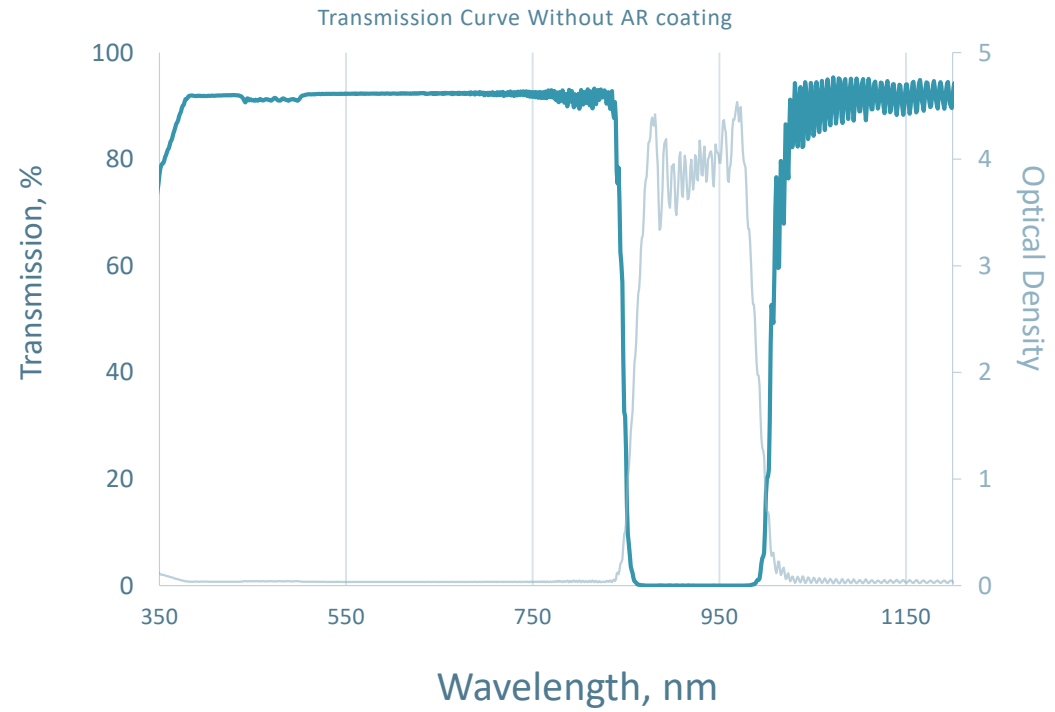

Part #: 002-017-1

Shortpass Filter
Cut Off=850nm
Blocking Range=98.77nm
OD4 Blocking

This graph shows a representative performance curve. Actual parts may vary slightly.