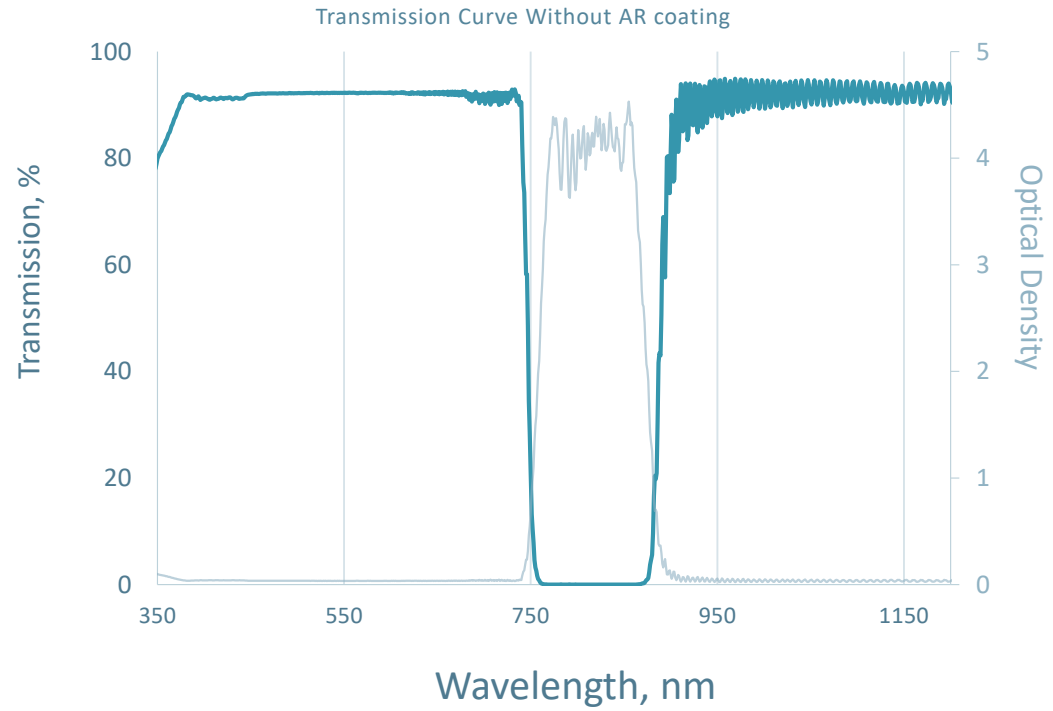

Part #: 002-015-1

Shortpass Filter
Cut Off=750nm
Blocking Range=87.15nm
OD4 Blocking

This graph shows a representative performance curve. Actual parts may vary slightly.