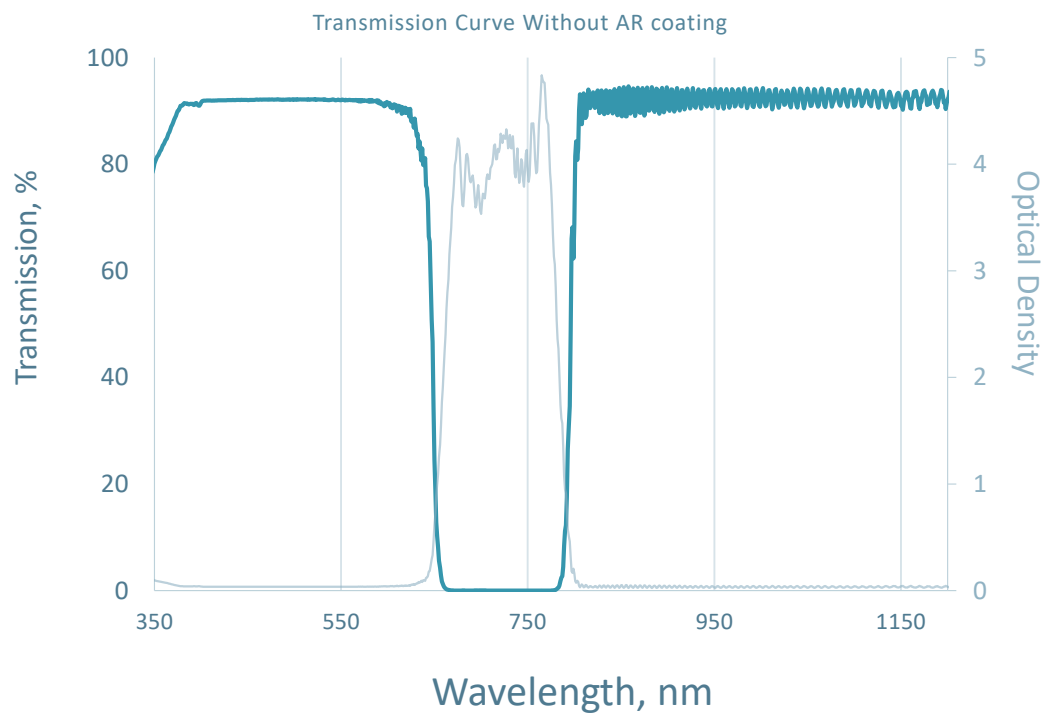

Part #: 003-016-1

Longpass Filter
Cut On=800nm
Blocking Range=99.04nm
OD4 Blocking

This graph shows a representative performance curve. Actual parts may vary slightly.