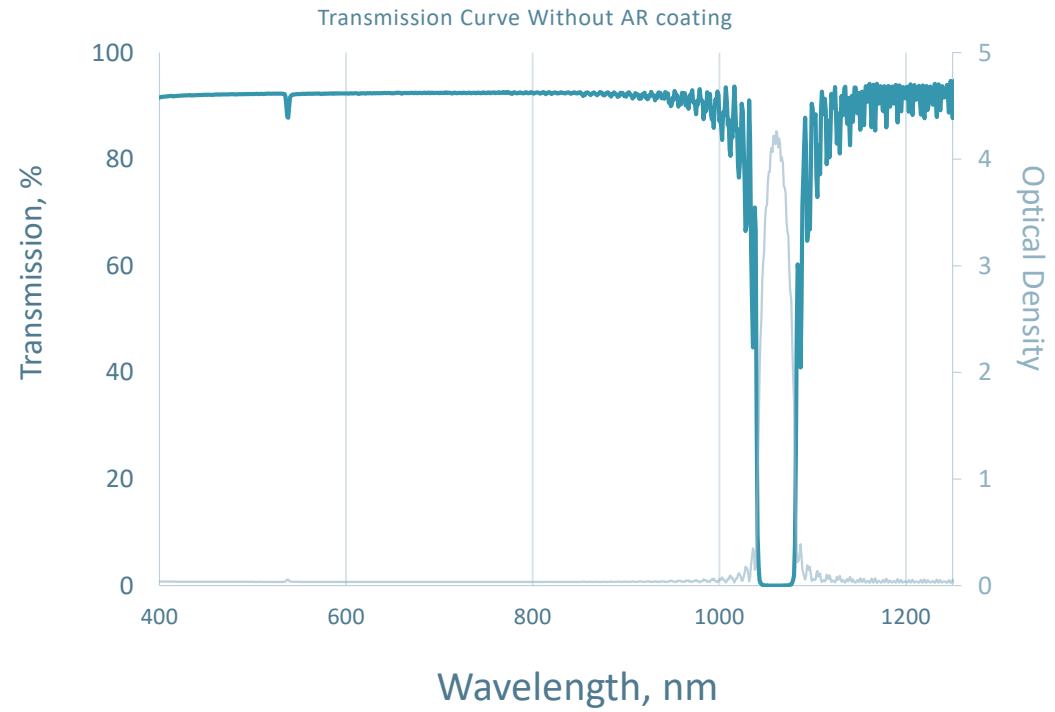

Part #: 001-015-1

Notch Filter
CWL=1064nm
FWHM=85.12nm
OD4 Blocking

This graph shows a representative performance curve. Actual parts may vary slightly.