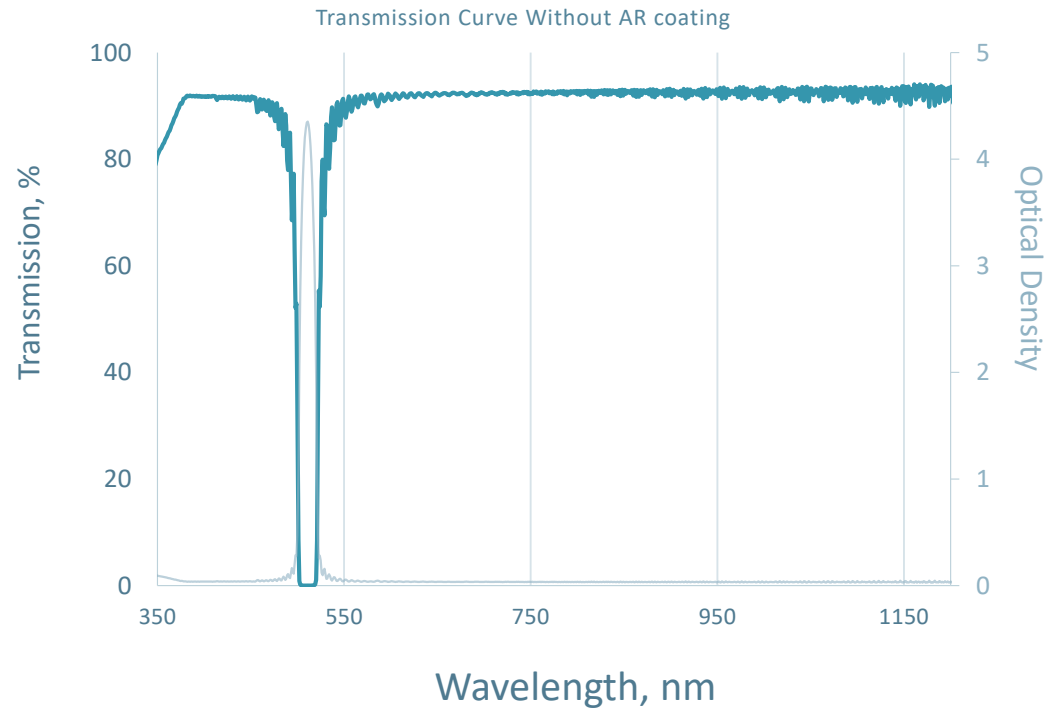

Part #: 001-005-1

Notch Filter
CWL=514nm
FWHM=51.4nm
OD4 Blocking

This graph shows a representative performance curve. Actual parts may vary slightly.