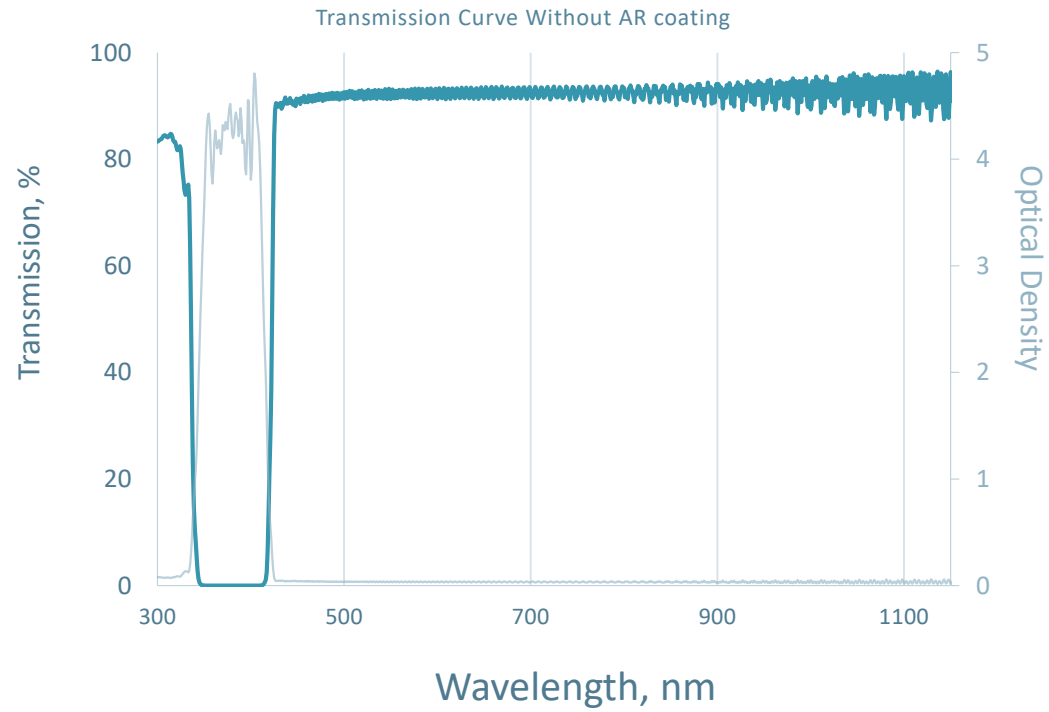

Part #: 003-007-1

Longpass Filter
Cut On=425nm
Blocking Range=52.61nm
OD4 Blocking

This graph shows a representative performance curve. Actual parts may vary slightly.