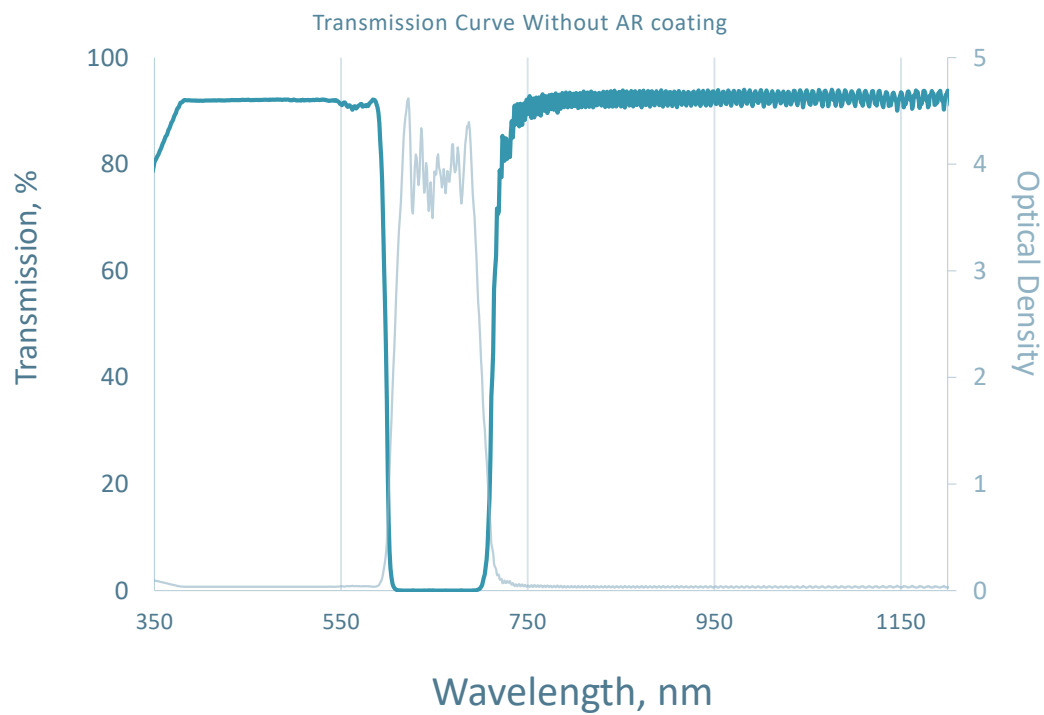

Part #: 002-010-1

Shortpass Filter
Cut Off=600nm
Blocking Range=69.72nm
OD4 Blocking

This graph shows a representative performance curve. Actual parts may vary slightly.