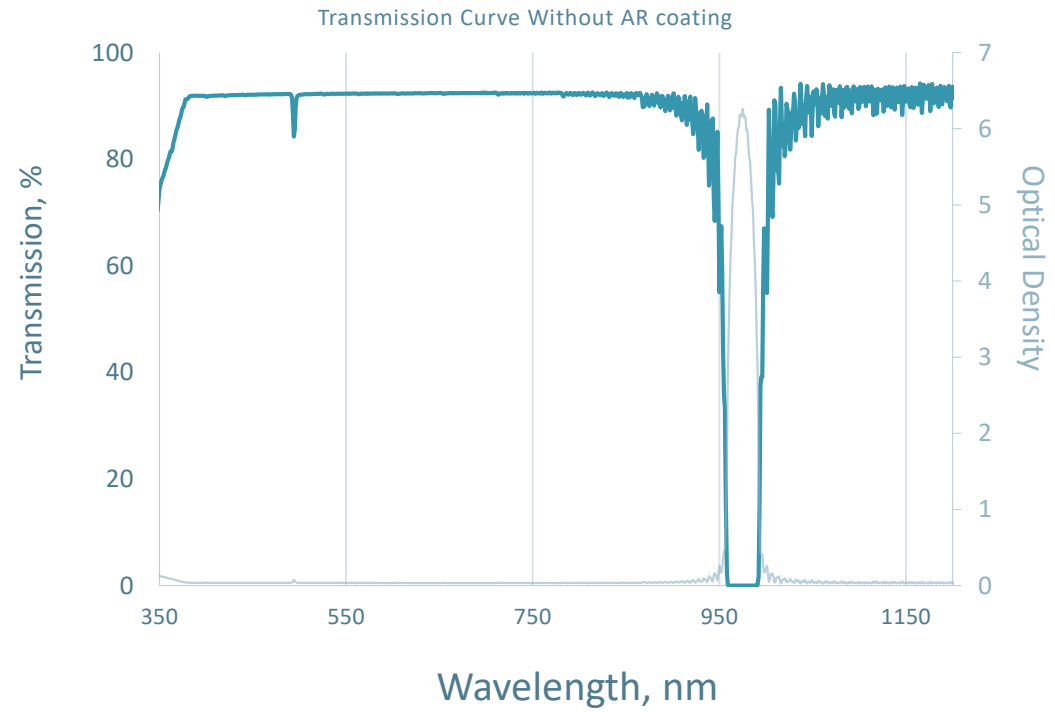

Part #: 001-033-1

Notch Filter
CWL=980nm
FWHM=78.4nm
OD6 Blocking

This graph shows a representative performance curve. Actual parts may vary slightly.