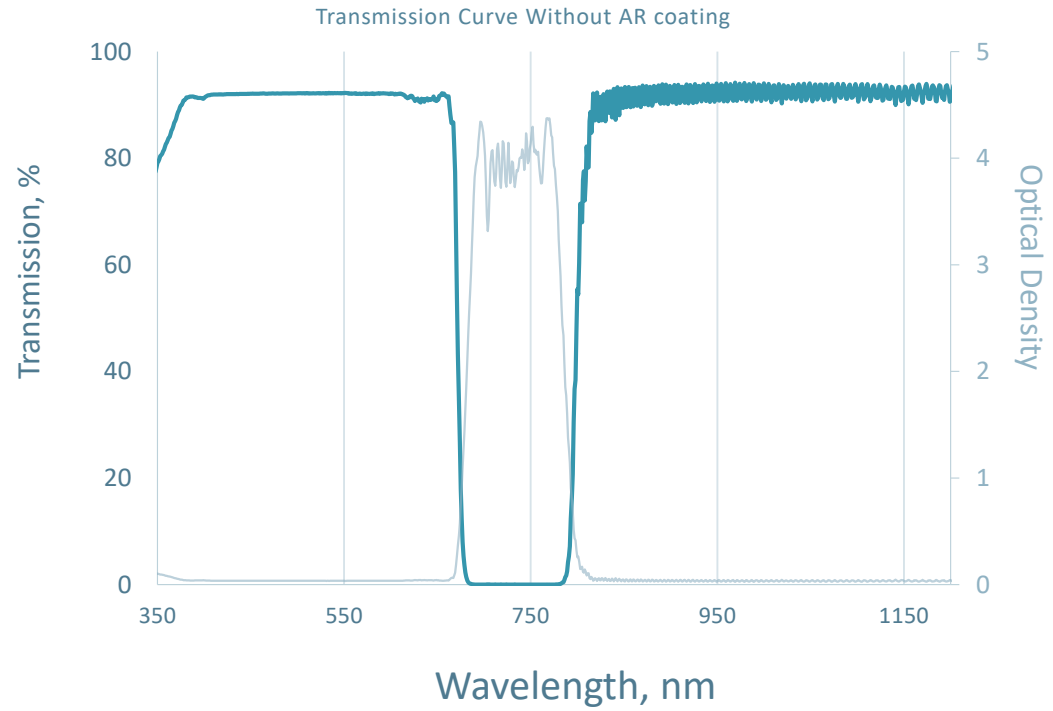

Part #: 002-013-1

Shortpass Filter
Cut Off=675nm
Blocking Range=78.44nm
OD4 Blocking

This graph shows a representative performance curve. Actual parts may vary slightly.