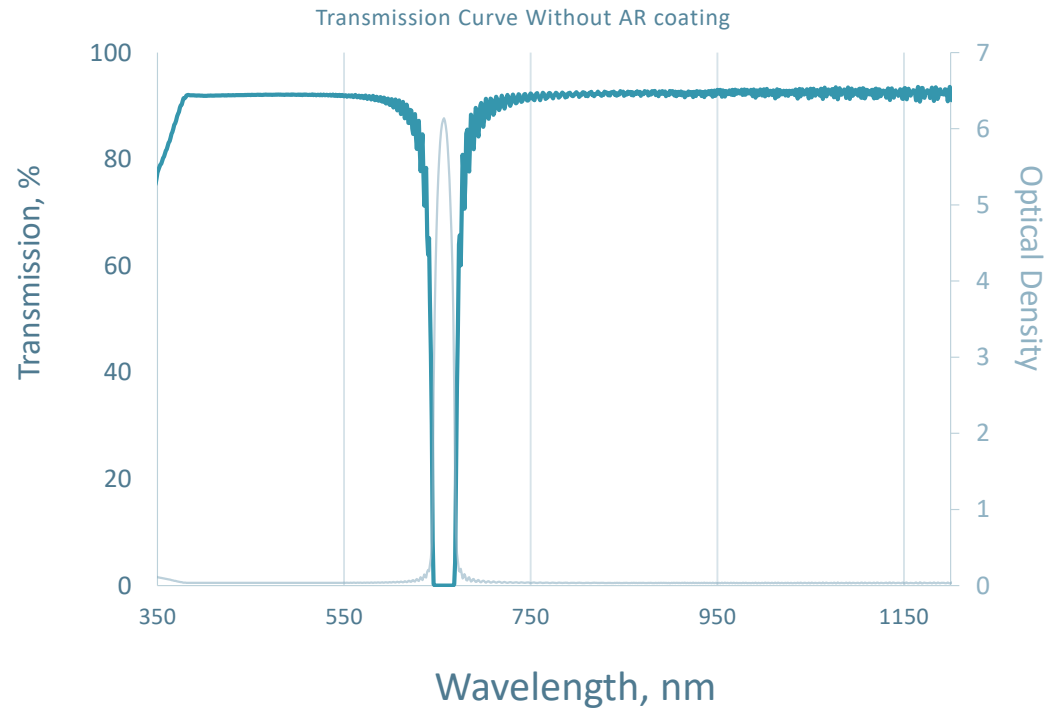

Part #: 001-028-1

Notch Filter
CWL=658nm
FWHM=52.64nm
OD6 Blocking

This graph shows a representative performance curve. Actual parts may vary slightly.