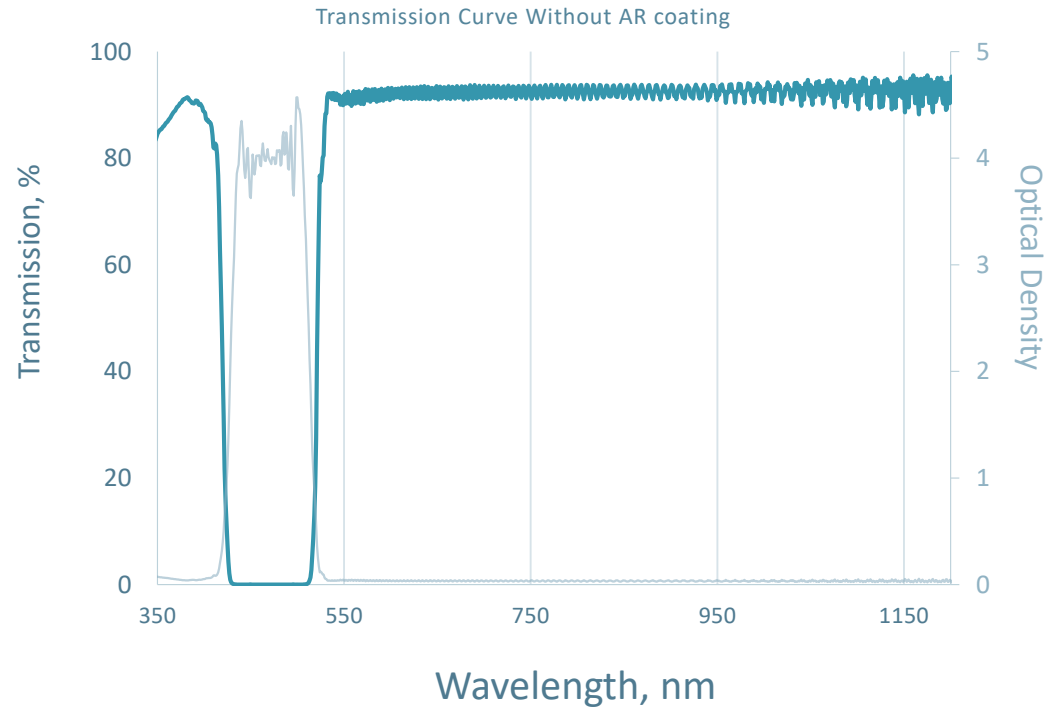

Part #: 003-011-1

Longpass Filter
Cut On=525nm
Blocking Range=64.99nm
OD4 Blocking

This graph shows a representative performance curve. Actual parts may vary slightly.