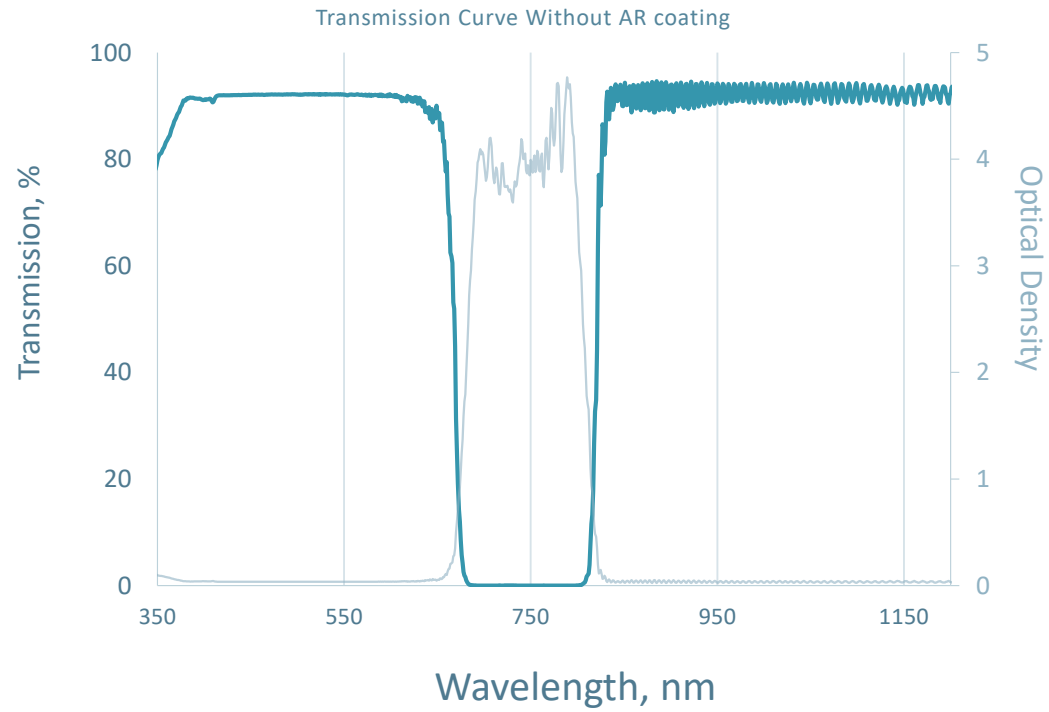

Part #: 003-017-1

Longpass Filter
Cut On=825nm
Blocking Range=102.14nm
OD4 Blocking

This graph shows a representative performance curve. Actual parts may vary slightly.