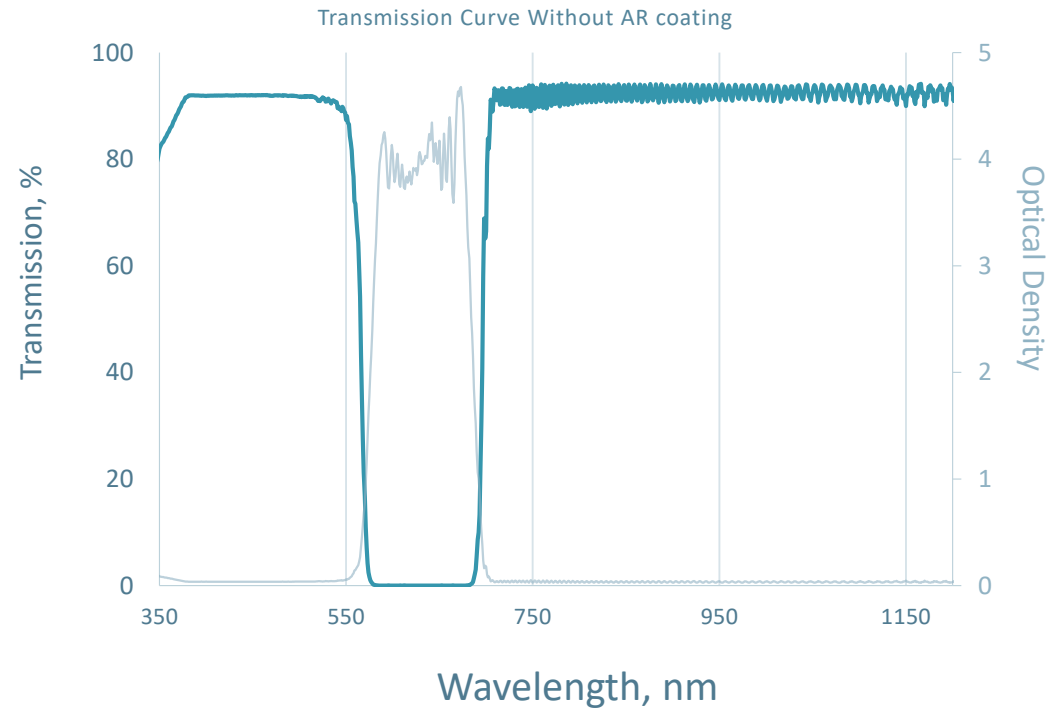

Part #: 003-015-1

Longpass Filter
Cut On=700nm
Blocking Range=86.66nm
OD4 Blocking

This graph shows a representative performance curve. Actual parts may vary slightly.