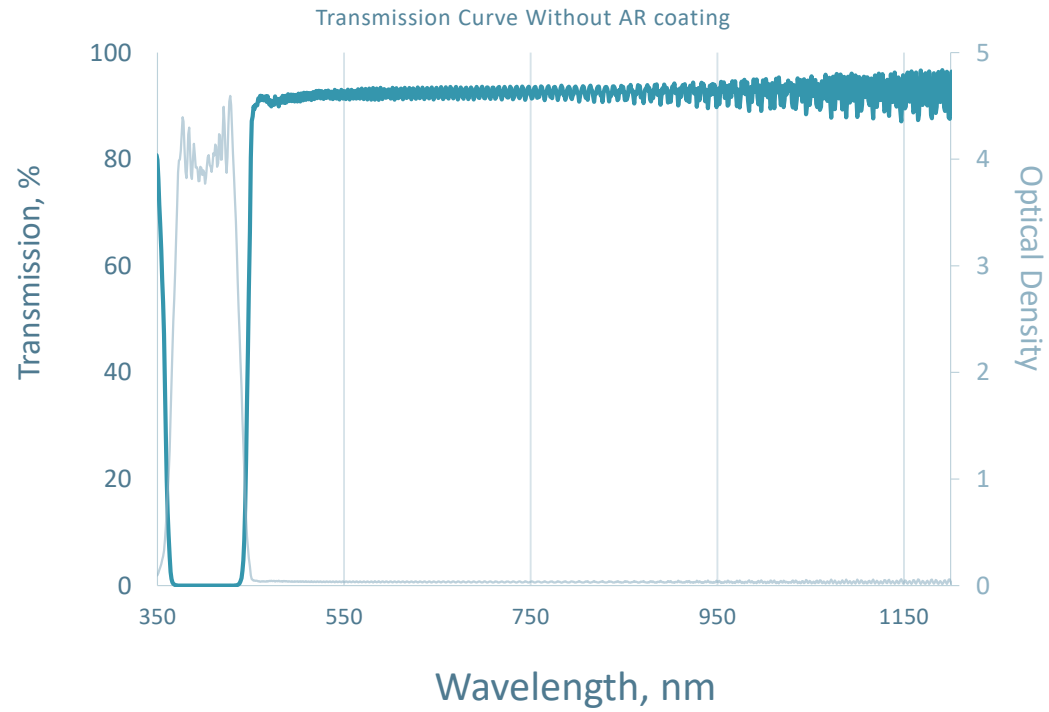

Part #: 003-008-1

Longpass Filter
Cut On=450nm
Blocking Range=55.71nm
OD4 Blocking

This graph shows a representative performance curve. Actual parts may vary slightly.