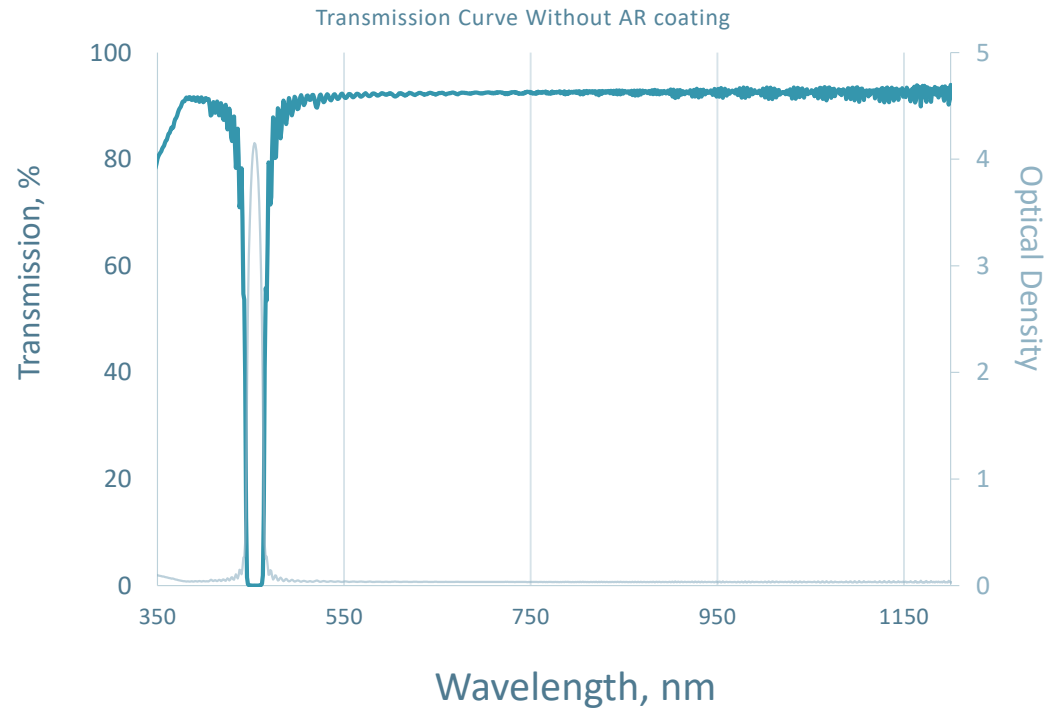

Part #: 001-002-1

Notch Filter  
CWL=457nm  
FWHM=54.84nm  
OD4 Blocking

This graph shows a representative performance curve. Actual parts may vary slightly.