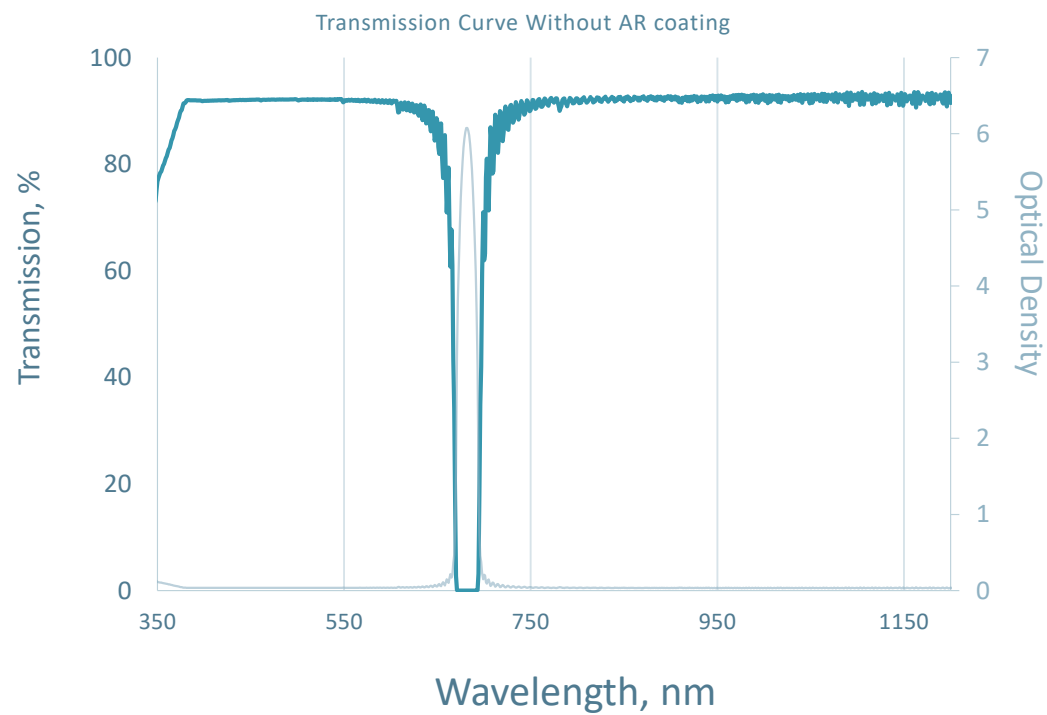

Part #: 001-029-1

Notch Filter
CWL=685nm
FWHM=54.8nm
OD6 Blocking

This graph shows a representative performance curve. Actual parts may vary slightly.