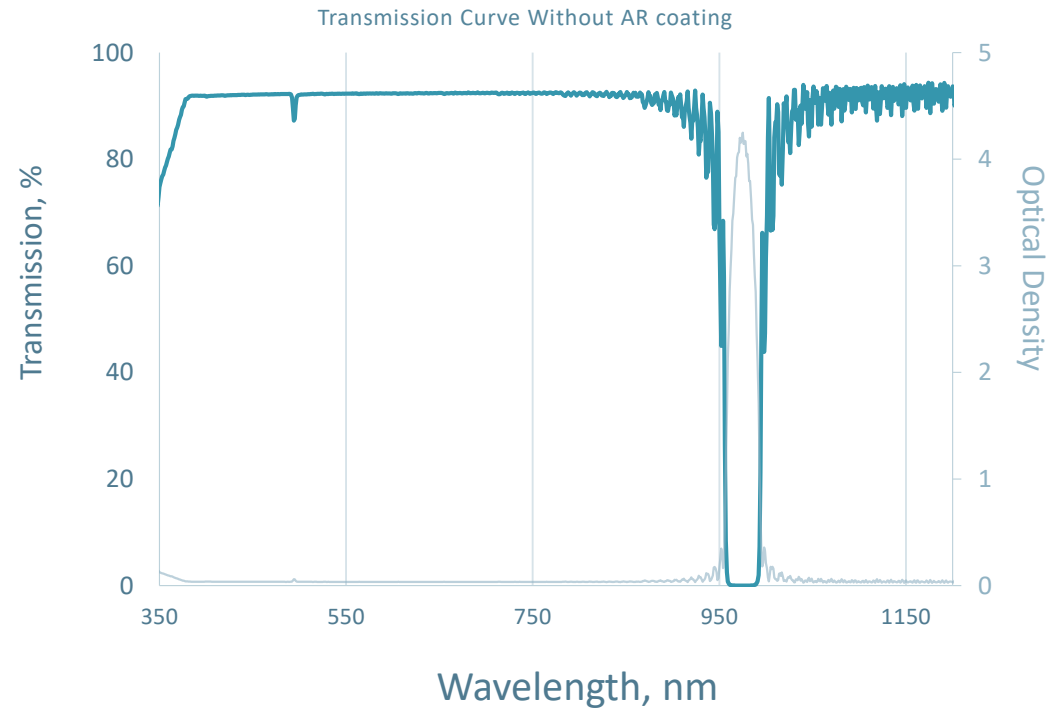

Part #: 001-014-1

Notch Filter
CWL=980nm
FWHM=78.4nm
OD4 Blocking

This graph shows a representative performance curve. Actual parts may vary slightly.