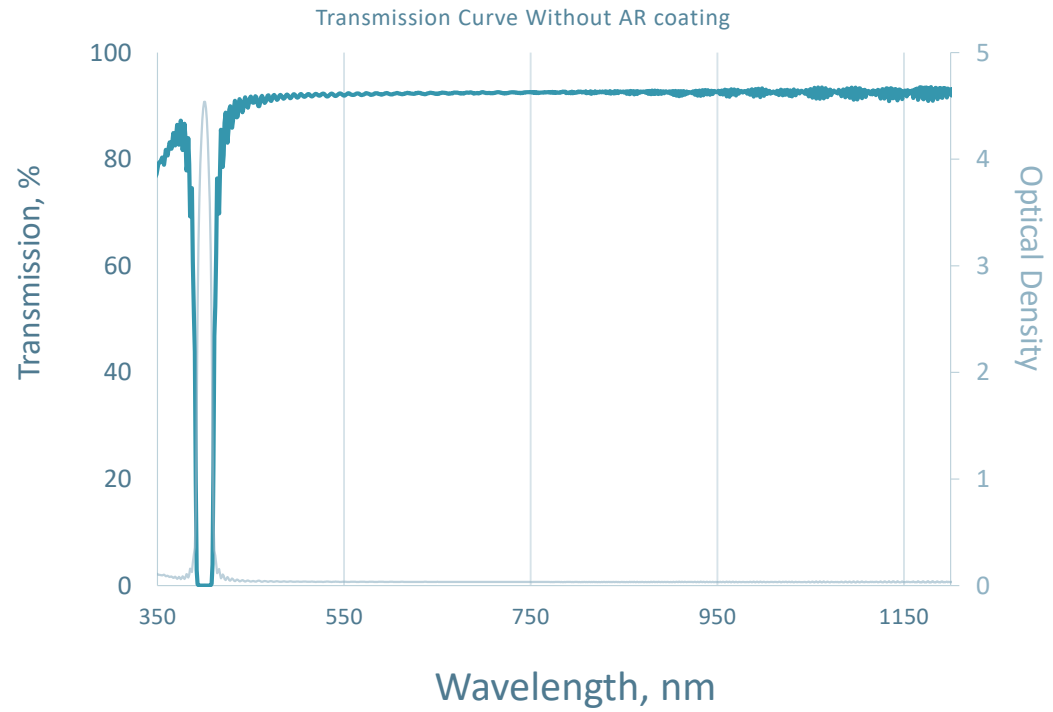

Part #: 001-001-1

Notch Filter
CWL=405nm
FWHM=48.6nm
OD4 Blocking

This graph shows a representative performance curve. Actual parts may vary slightly.