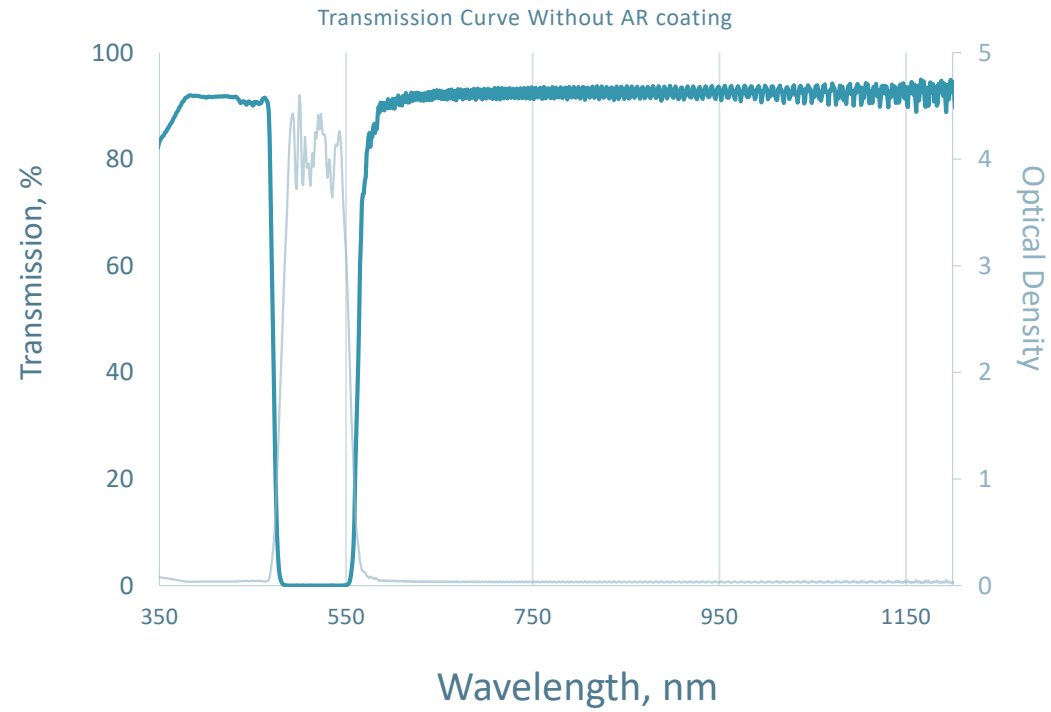

Part #: 002-007-1

Shortpass Filter
Cut Off=475nm
Blocking Range=55.2nm
OD4 Blocking

This graph shows a representative performance curve. Actual parts may vary slightly.