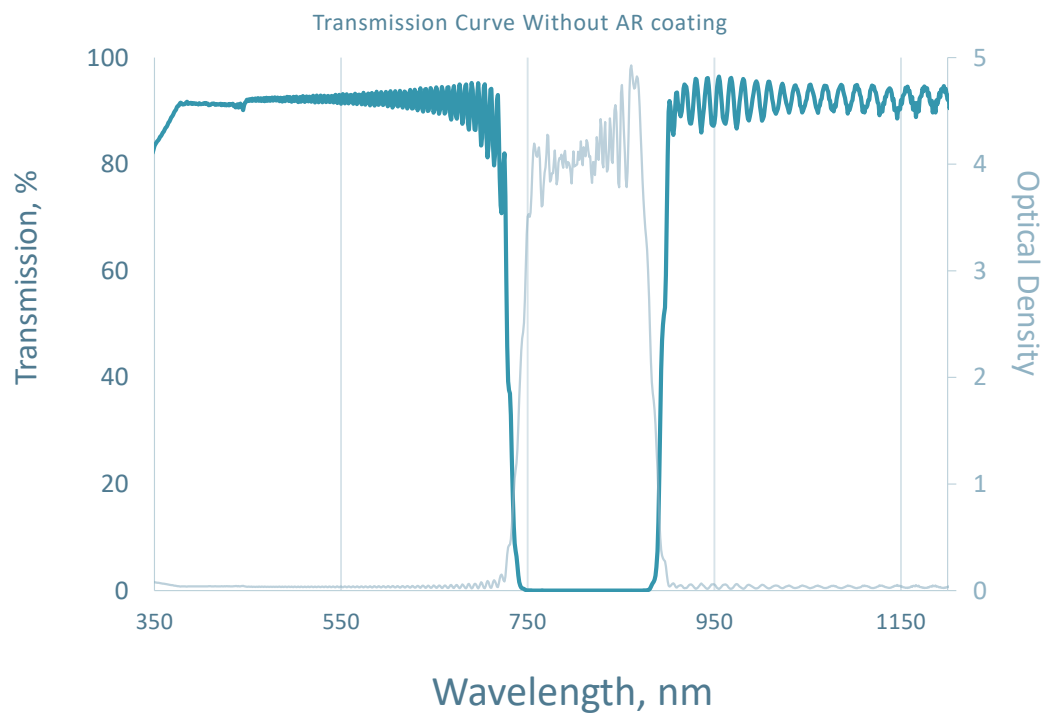

Part #: 003-018-1

Longpass Filter
Cut On=900nm
Blocking Range=111.42nm
OD4 Blocking

This graph shows a representative performance curve. Actual parts may vary slightly.