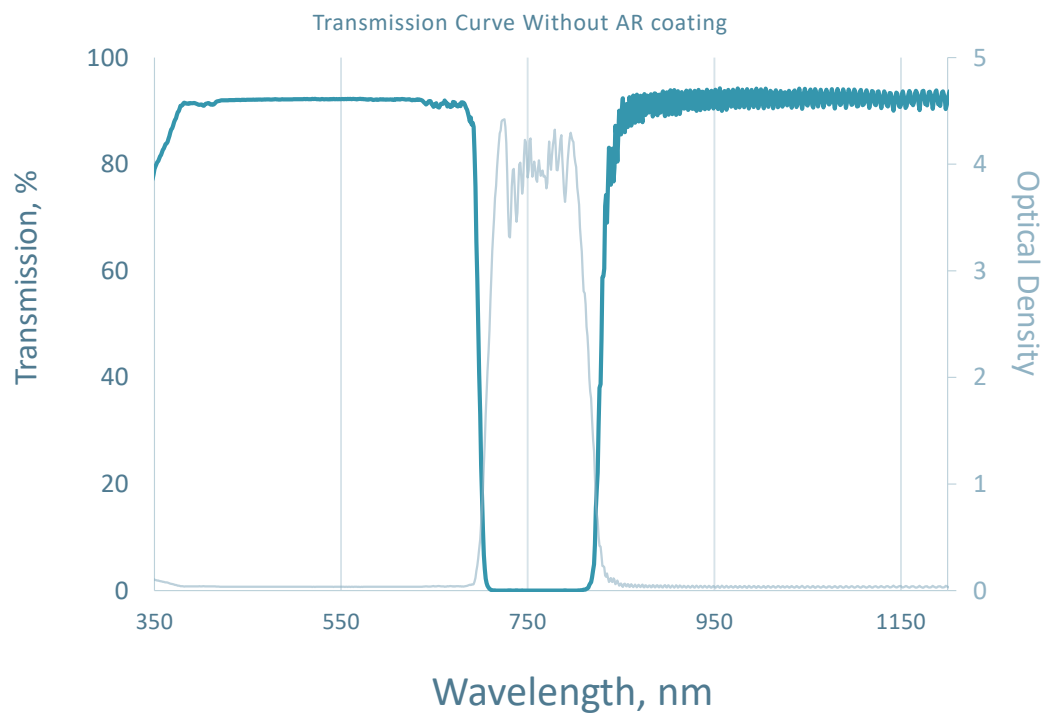

Part #: 002-014-1

Shortpass Filter  
Cut Off=700nm  
Blocking Range=81.34nm  
OD4 Blocking

This graph shows a representative performance curve. Actual parts may vary slightly.