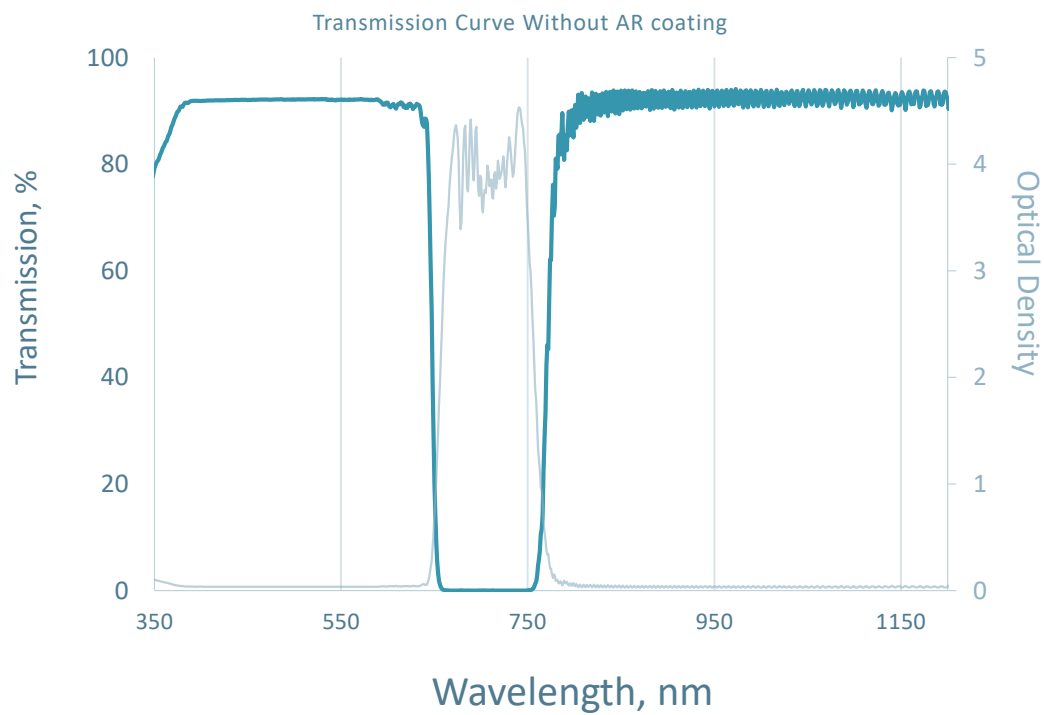

Part #: 002-012-1

Shortpass Filter  
Cut Off=650nm  
Blocking Range=75.53nm  
OD4 Blocking

This graph shows a representative performance curve. Actual parts may vary slightly.