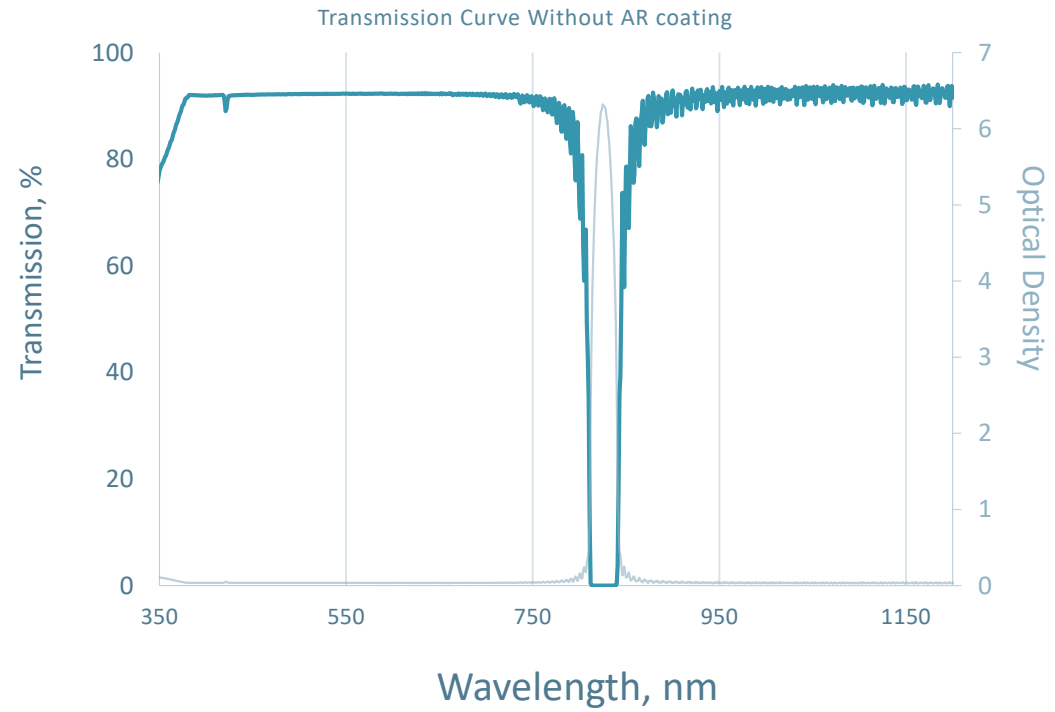

Part #: 001-032-1

Notch Filter
CWL=830nm
FWHM=66.4nm
OD6 Blocking

This graph shows a representative performance curve. Actual parts may vary slightly.