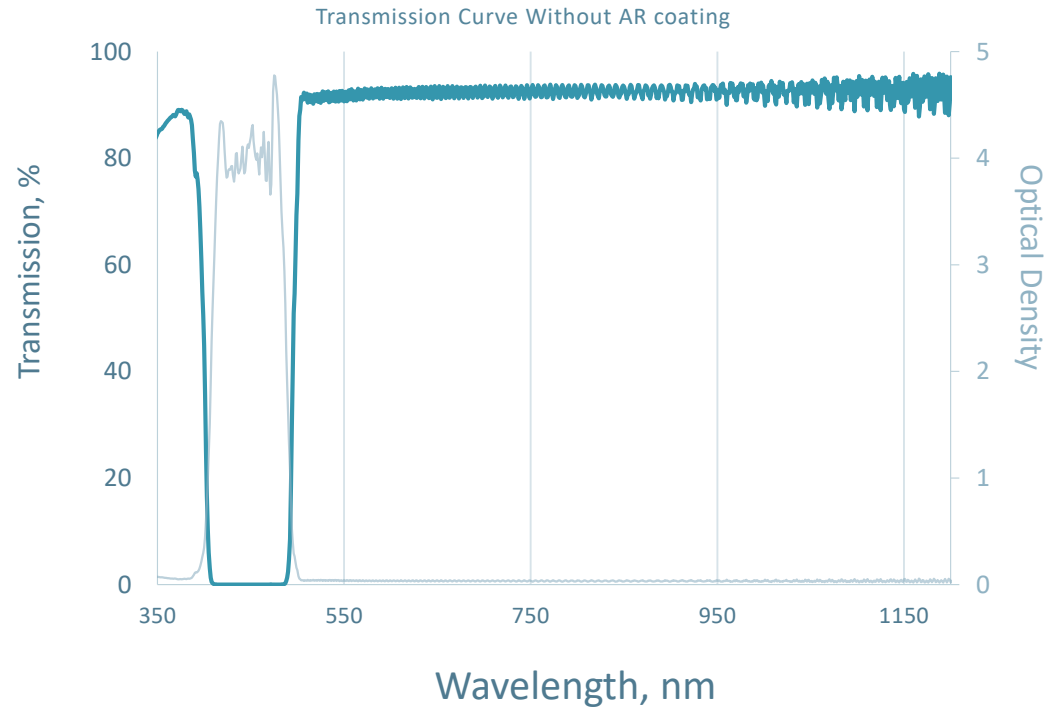

Part #: 003-010-1

Longpass Filter  
Cut On=500nm  
Blocking Range=61.9nm  
OD4 Blocking

This graph shows a representative performance curve. Actual parts may vary slightly.