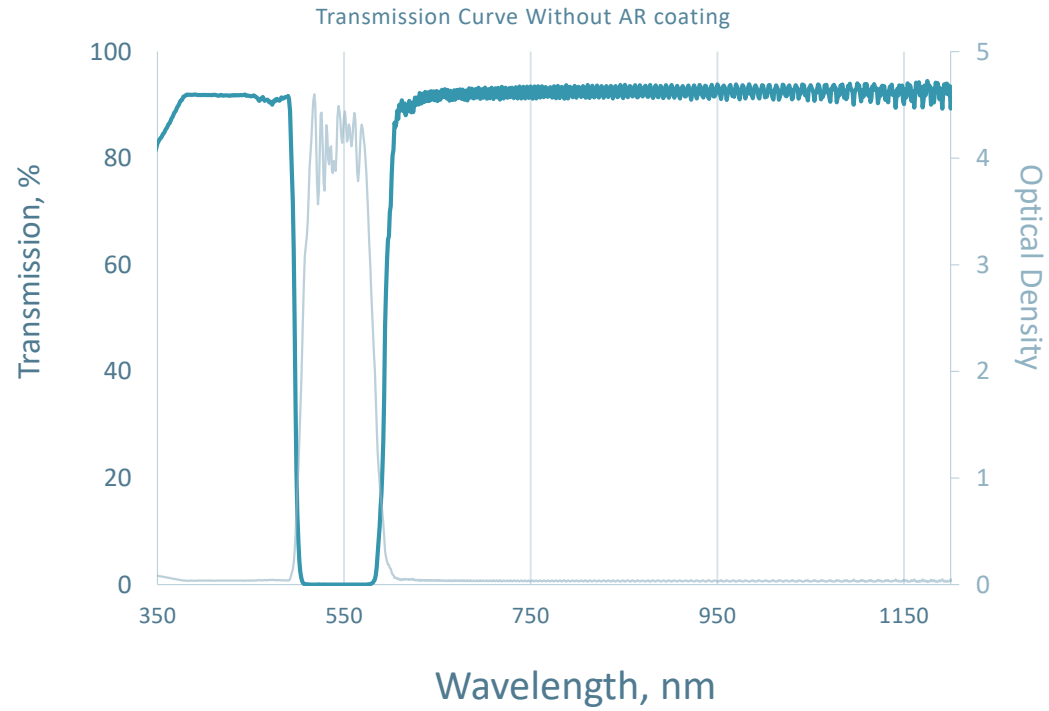

Part #: 002-008-1

Shortpass Filter
Cut Off=500nm
Blocking Range=58.1nm
OD4 Blocking

This graph shows a representative performance curve. Actual parts may vary slightly.