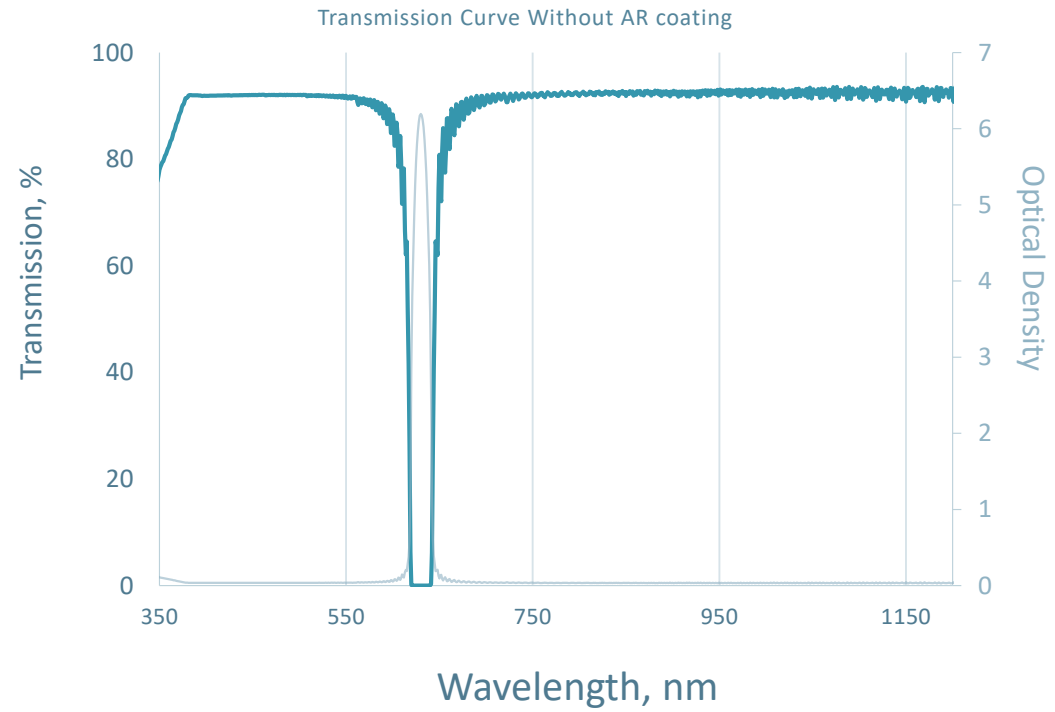

Part #: 001-025-1

Notch Filter  
CWL=633nm  
FWHM=50.64nm  
OD6 Blocking

This graph shows a representative performance curve. Actual parts may vary slightly.