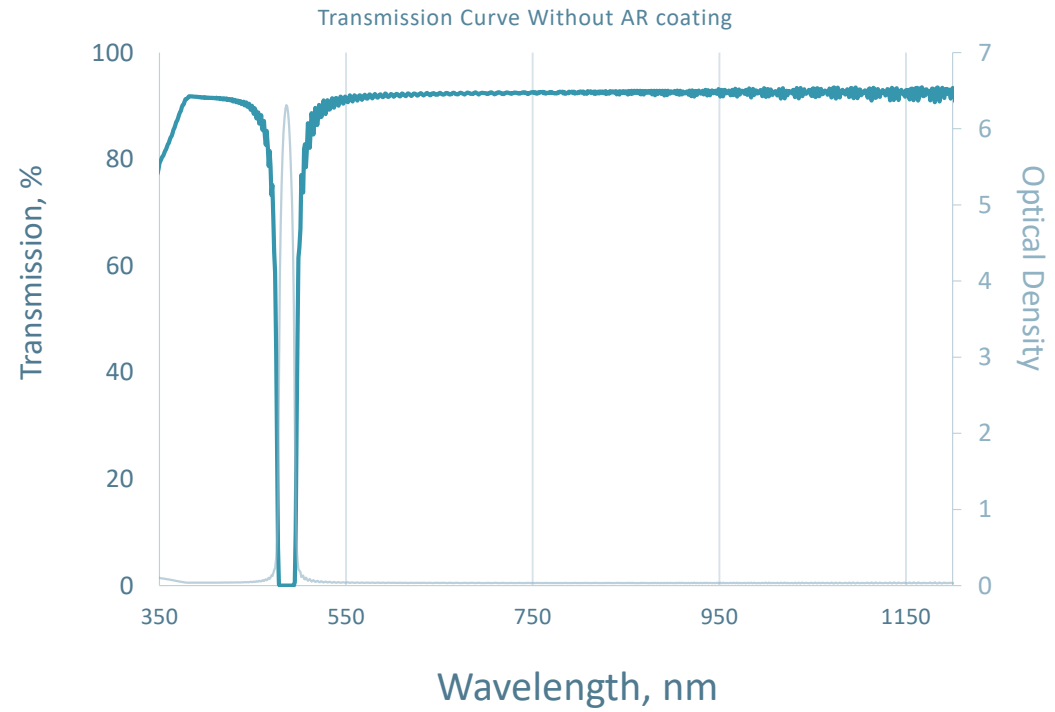

Part #: 001-019-1

Notch Filter  
CWL=488nm  
FWHM=58.56nm  
OD6 Blocking

This graph shows a representative performance curve. Actual parts may vary slightly.