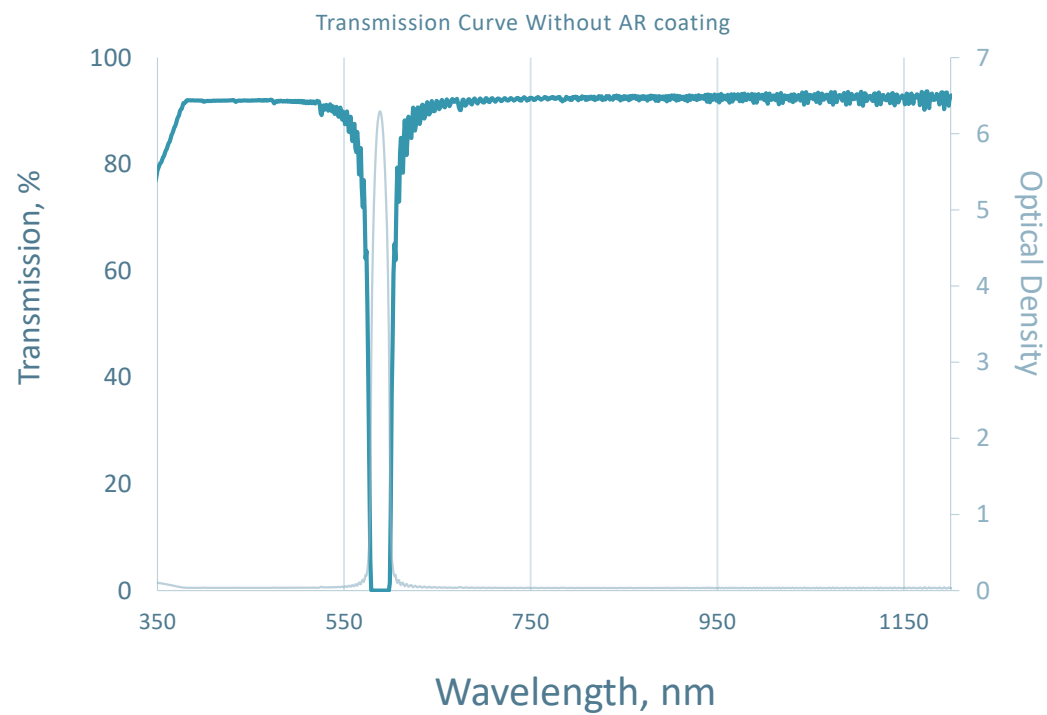

Part #: 001-024-1

Notch Filter
CWL=594nm
FWHM=47.52nm
OD6 Blocking

This graph shows a representative performance curve. Actual parts may vary slightly.