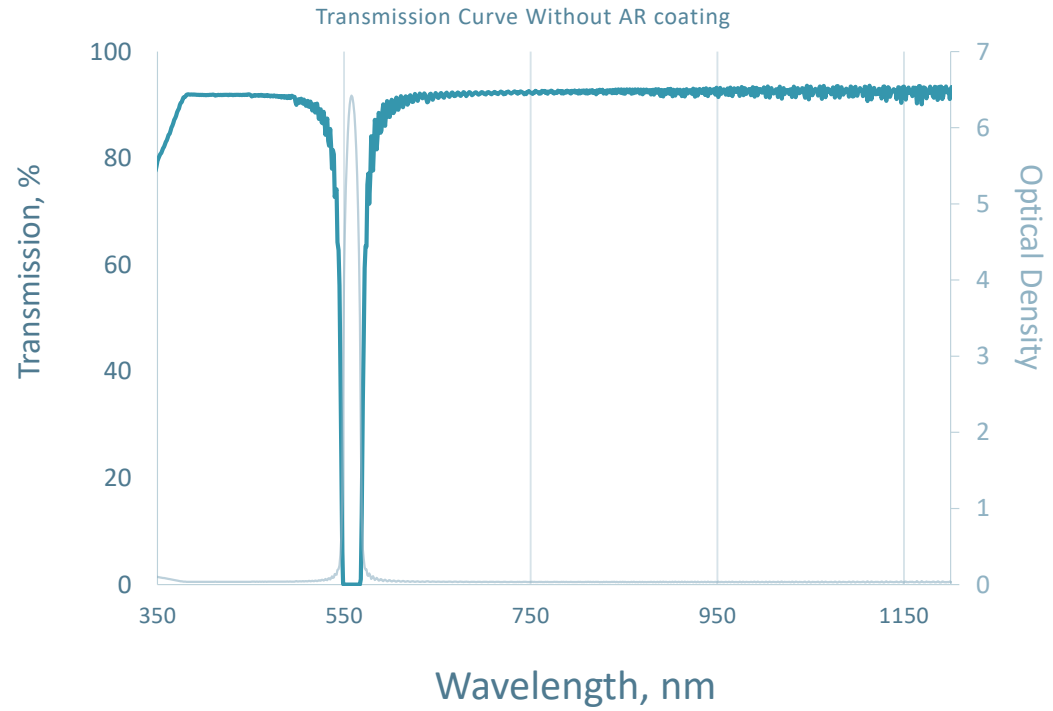

Part #: 001-022-1

Notch Filter  
CWL=561nm  
FWHM=44.88nm  
OD6 Blocking

This graph shows a representative performance curve. Actual parts may vary slightly.