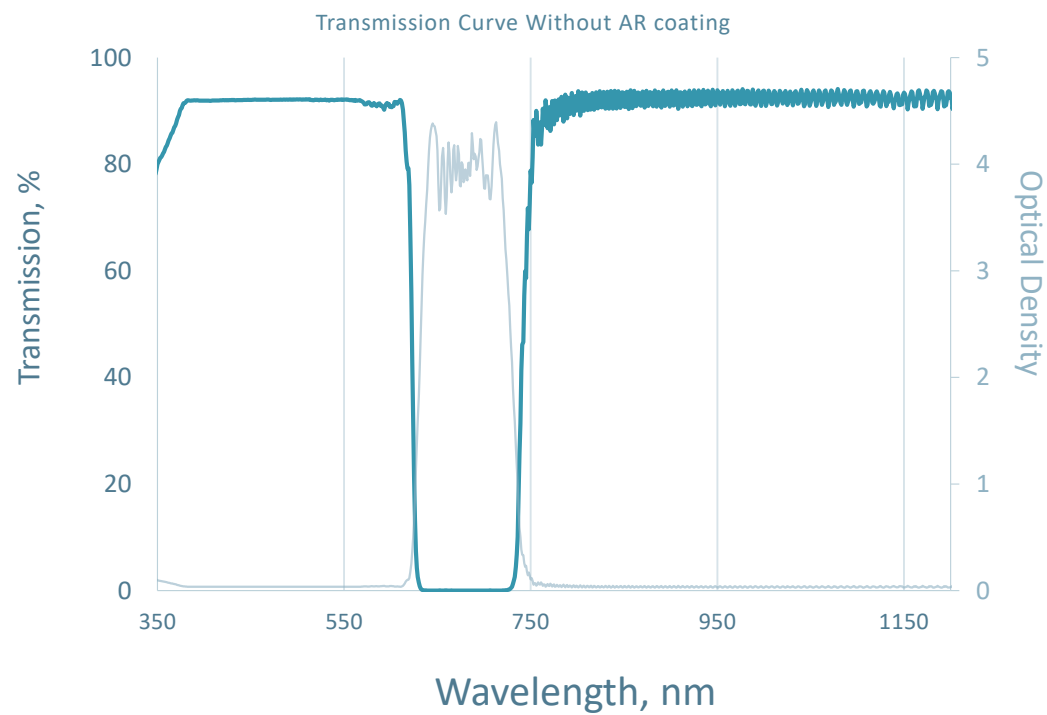

Part #: 002-011-1

Shortpass Filter
Cut Off=625nm
Blocking Range=72.62nm
OD4 Blocking

This graph shows a representative performance curve. Actual parts may vary slightly.