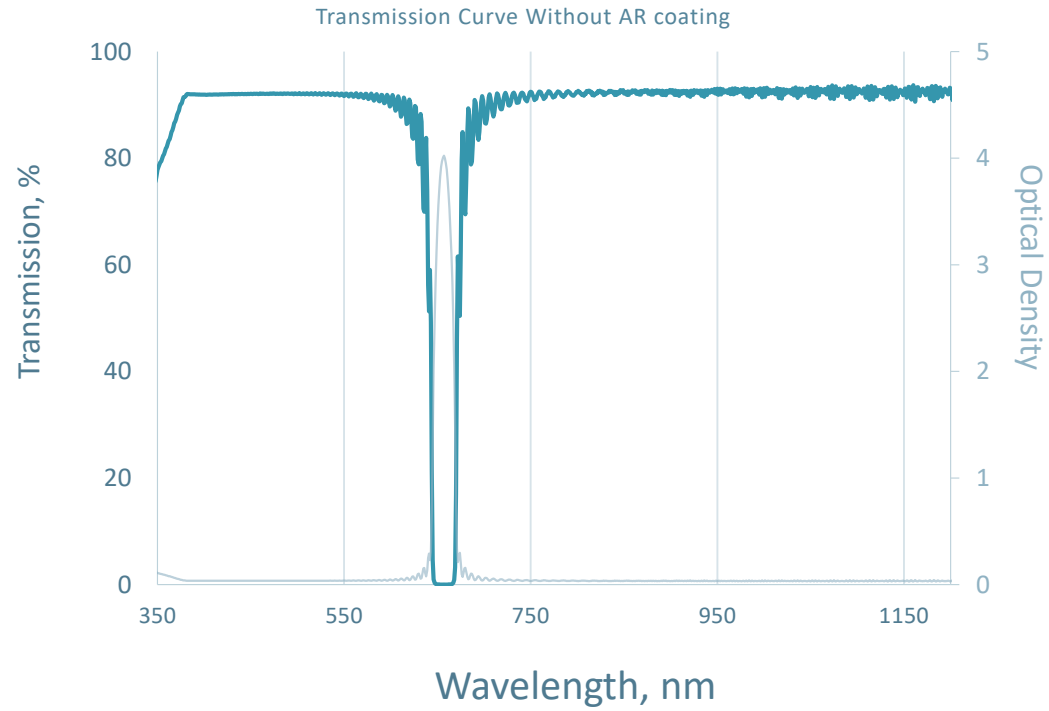

Part #: 001-010-1

Notch Filter
CWL=658nm
FWHM=52.64nm
OD4 Blocking

This graph shows a representative performance curve. Actual parts may vary slightly.