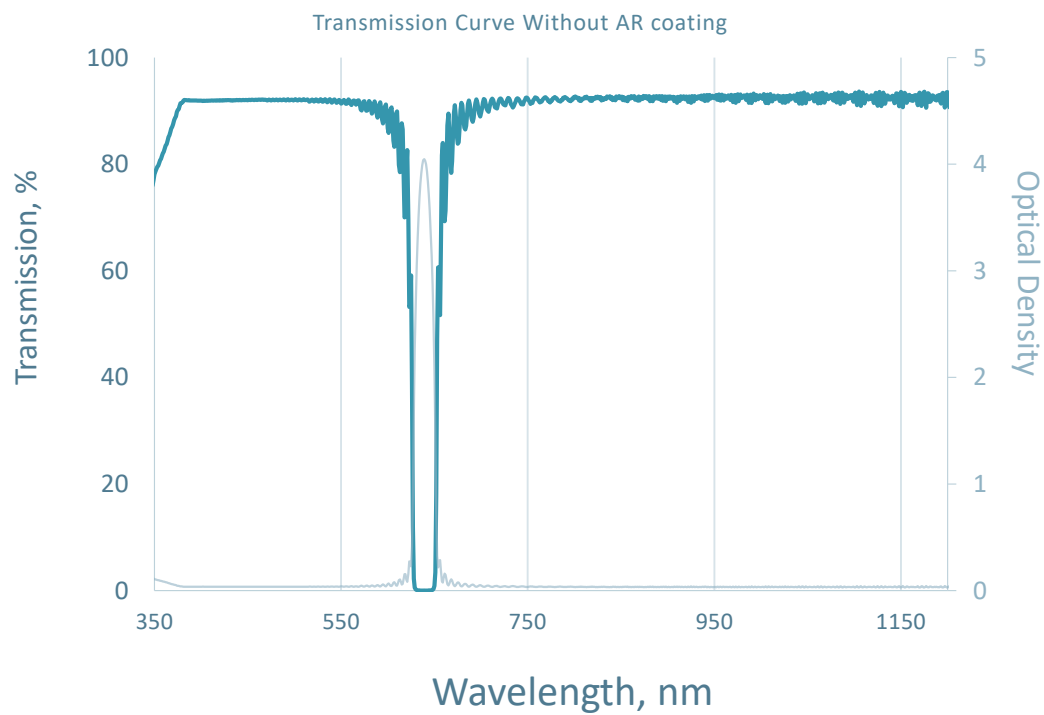

Part #: 001-009-1

Notch Filter
CWL=642nm
FWHM=51.36nm
OD4 Blocking

This graph shows a representative performance curve. Actual parts may vary slightly.