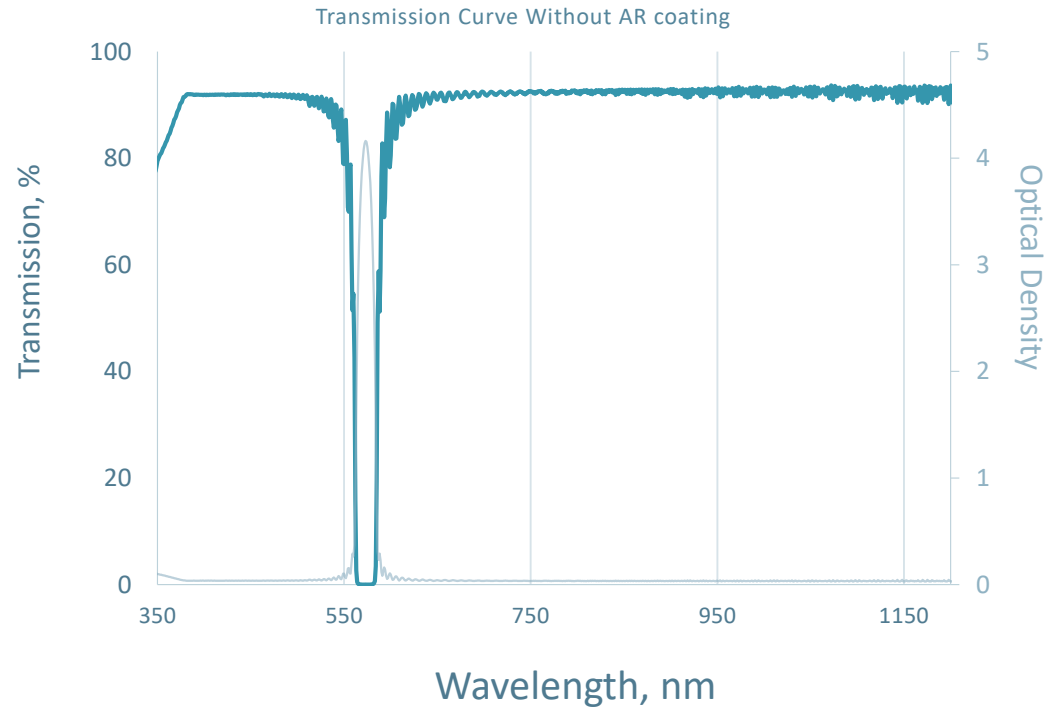

Part #: 001-007-1

Notch Filter
CWL=577nm
FWHM=46.16nm
OD4 Blocking

This graph shows a representative performance curve. Actual parts may vary slightly.