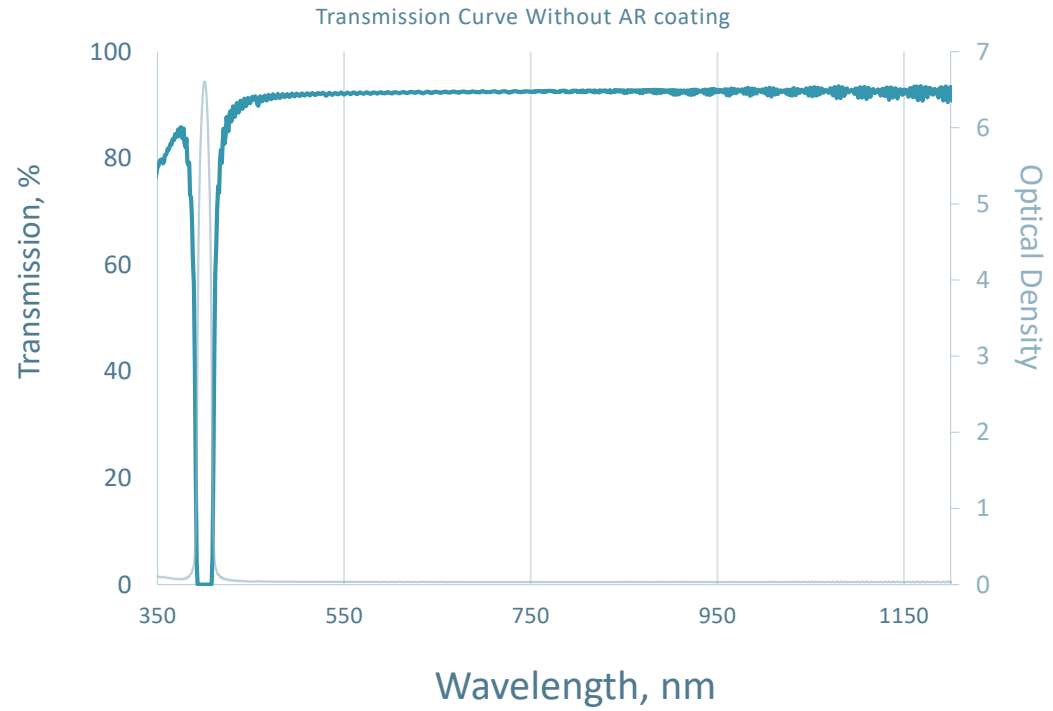

Part #: 001-016-1

Notch Filter
CWL=405nm
FWHM=48.6nm
OD6 Blocking

This graph shows a representative performance curve. Actual parts may vary slightly.