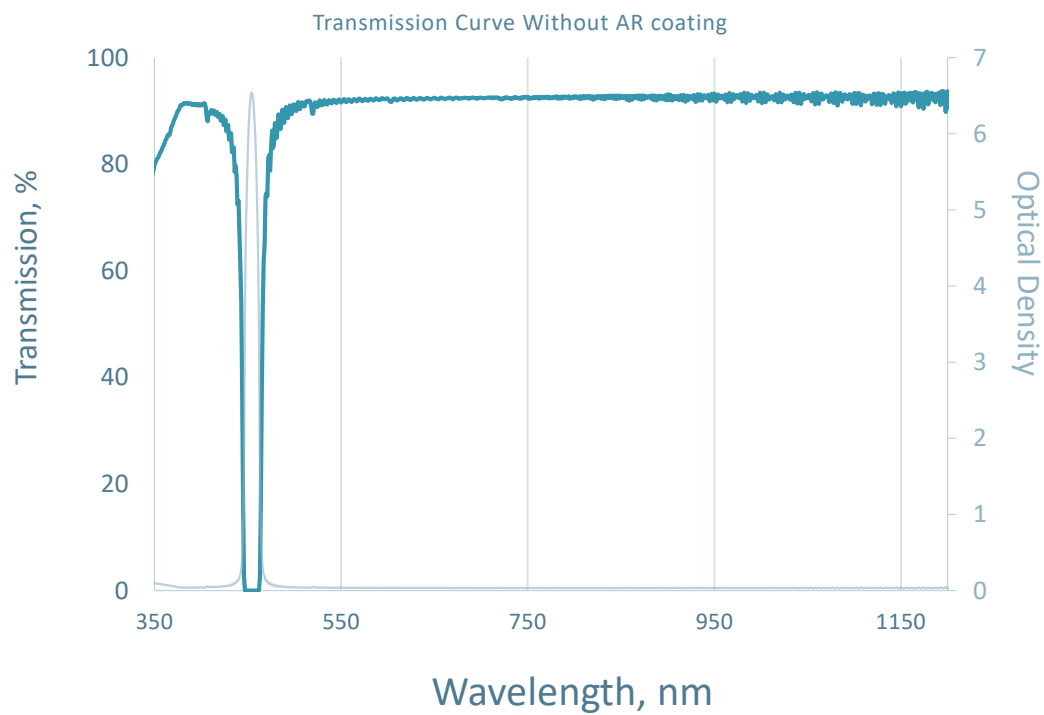

Part #: 001-017-1

Notch Filter
CWL=457nm
FWHM=54.84nm
OD6 Blocking

This graph shows a representative performance curve. Actual parts may vary slightly.