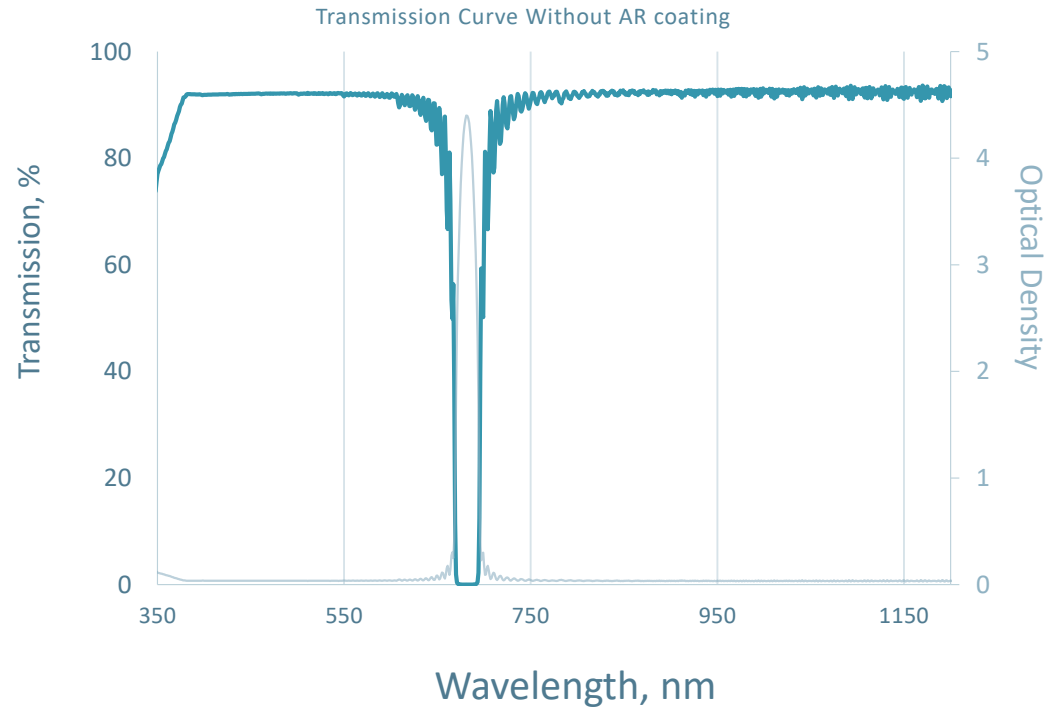

Part #: 001-011-1

Notch Filter  
CWL=685nm  
FWHM=54.8nm  
OD4 Blocking

This graph shows a representative performance curve. Actual parts may vary slightly.