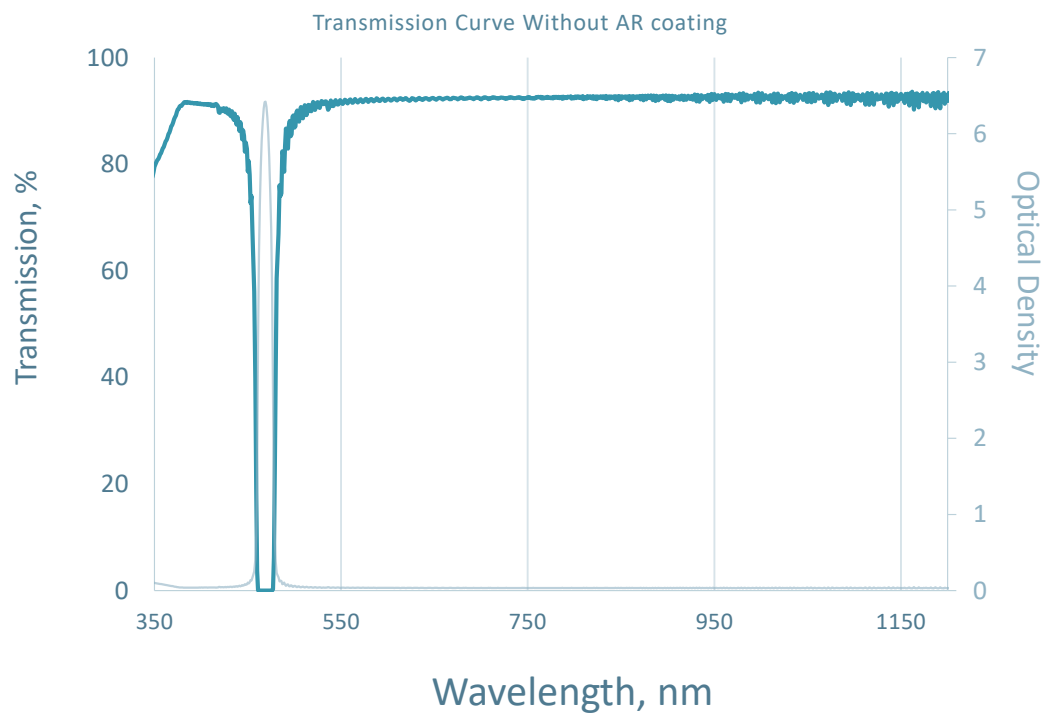

Part #: 001-018-1

Notch Filter
CWL=473nm
FWHM=56.76nm
OD6 Blocking

This graph shows a representative performance curve. Actual parts may vary slightly.