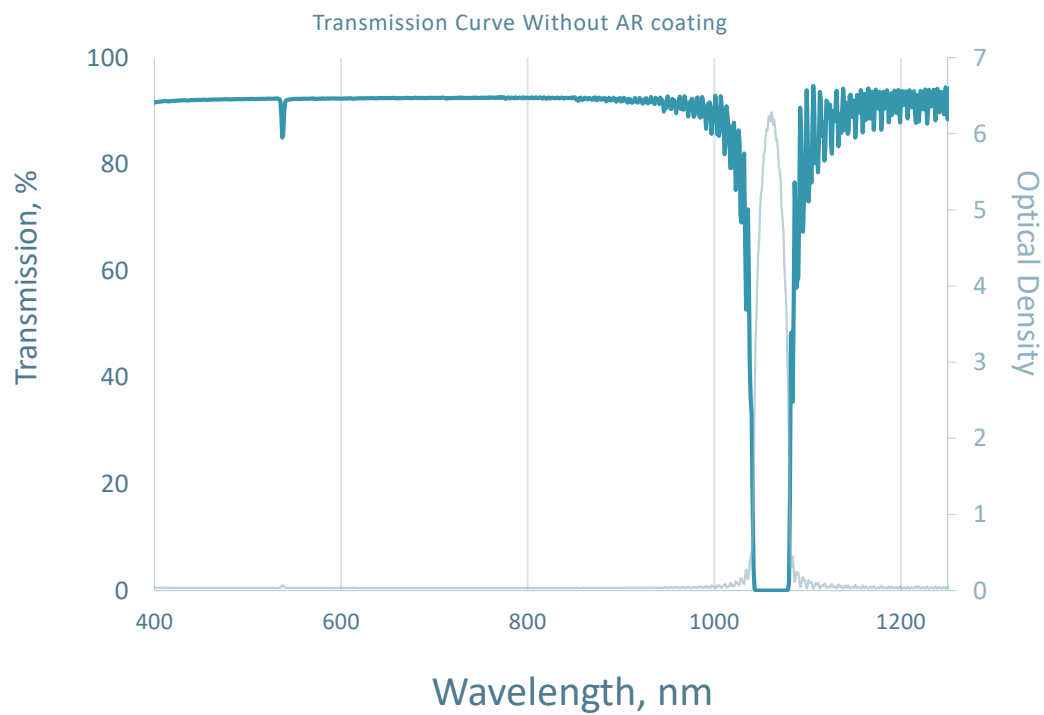

Part #: 001-034-1

Notch Filter  
CWL=1064nm  
FWHM=85.12nm  
OD6 Blocking

This graph shows a representative performance curve. Actual parts may vary slightly.

[everiopticalfilters.com](http://everiopticalfilters.com)