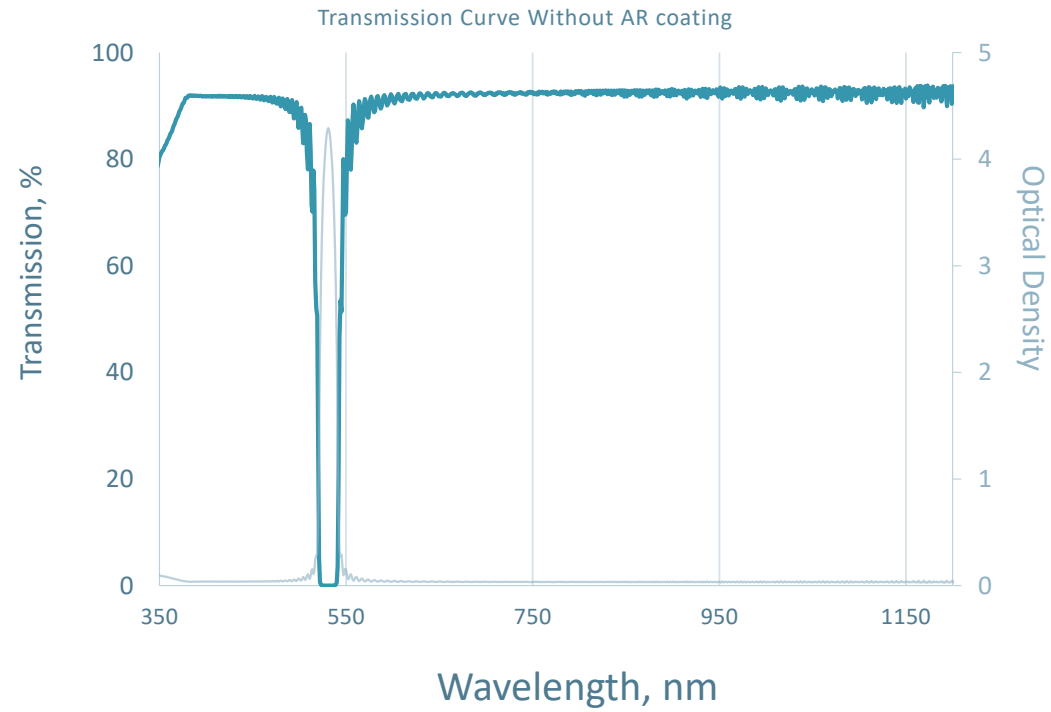

Part #: 001-006-1

Notch Filter
CWL=532nm
FWHM=42.56nm
OD4 Blocking

This graph shows a representative performance curve. Actual parts may vary slightly.